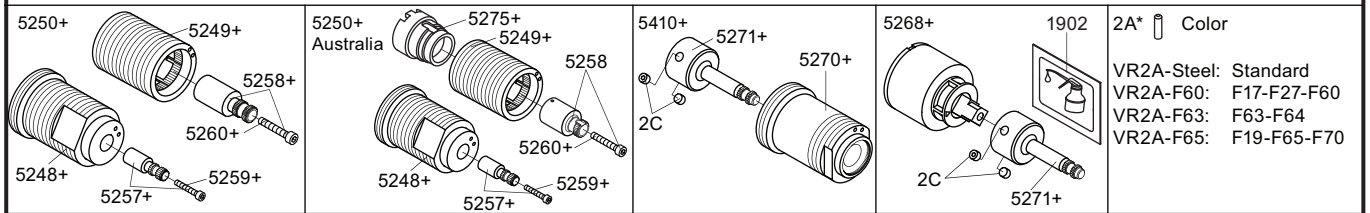

**SILICONE**

NR51:	VR5251, VR2279+B+C, VR2A
NR52:	VR2A, VR5252, VR5253, VR5255, VR5256, VR2279+B+C, VR3113, VR2A
NR64:	VR5251, VR2279+B+C, VR2A
VR3113:	VR3109, VR3110, VR5255
VR5250+:	VR5248+, VR5249+, VR5257, VR5258, VR5259, VR5260
VR5250AUS+:	VR5248+, VR5249+, VR5257, VR5258, VR5259, VR5260, VR5275
VR5257+:	VR5257+, VR5259+
VR5258+:	VR5258+, VR5260+
VR5268+:	2xVR2C, VR1902, VR5268, VR5271+
VR5410+:	2xVR2C, VR5270+, VR5271+