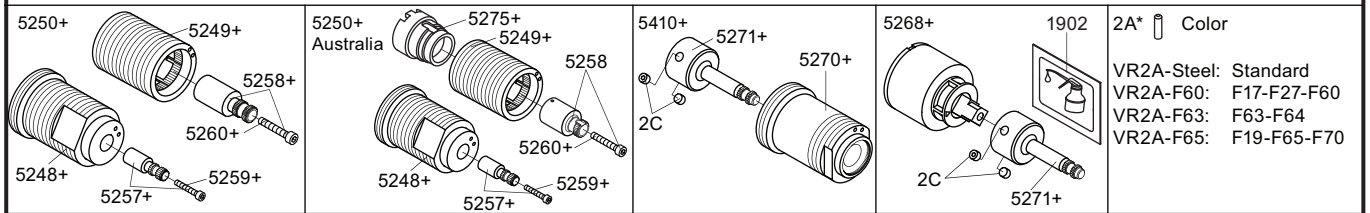

SILICONE

NR51:	VR5251, VR2279+B+C, VR2A
NR52:	VR2A, VR5252, VR5253, VR5255, VR5256, VR2279+B+C, VR3113, VR2A
NR64:	VR5251, VR2279+B+C, VR2A
VR3113:	VR3109, VR3110, VR5255
VR5250+:	VR5248+, VR5249+, VR5257, VR5258, VR5259, VR5260
VR5250AUS+:	VR5248+, VR5249+, VR5257, VR5258, VR5259, VR5260, VR5275
VR5257+:	VR5257+, VR5259+
VR5258+:	VR5258+, VR5260+
VR5268+:	2xVR2C, VR1902, VR5268, VR5271+
VR5410+:	2xVR2C, VR5270+, VR5271+