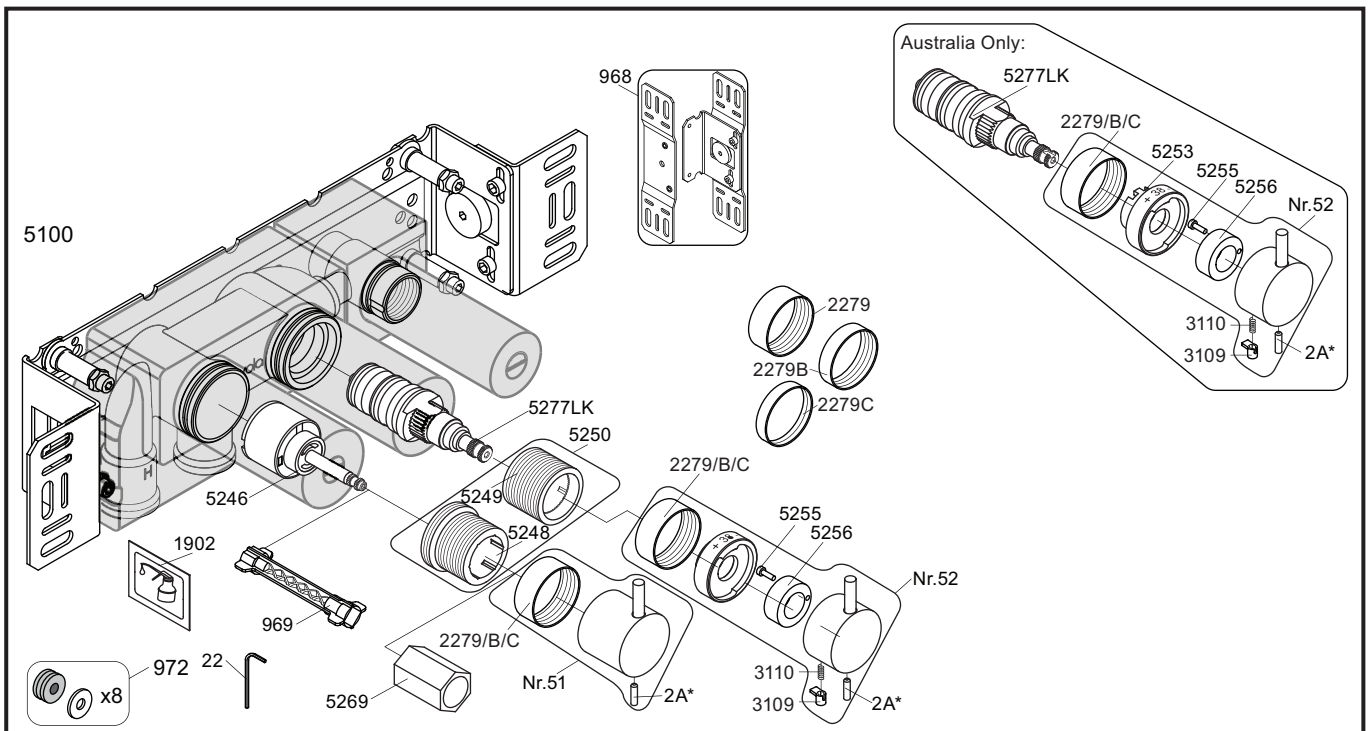

2A* Color VR2A-Steel: Standard VR2A-F60: F17-F27-F60 VR2A-F63: F63-F64 VR2A-F65: F19-F65-F70	

NR51: VR5251, VR2279+B+C, VR2A NR52: VR2A, VR5252, VR5253, VR5255, VR5256, VR2279+B+C, VR3113, VR2A VR3113: VR3109, VR3110, VR5255 VR5250+: VR5248+, VR5249+, VR5257, VR5258, VR5259, VR5260 VR5250AUS+: VR5248+, VR5249+, VR5257, VR5258, VR5259, VR5260, VR5275 VR5257+: VR5257+, VR5259+ VR5258+: VR5258+, VR5260+