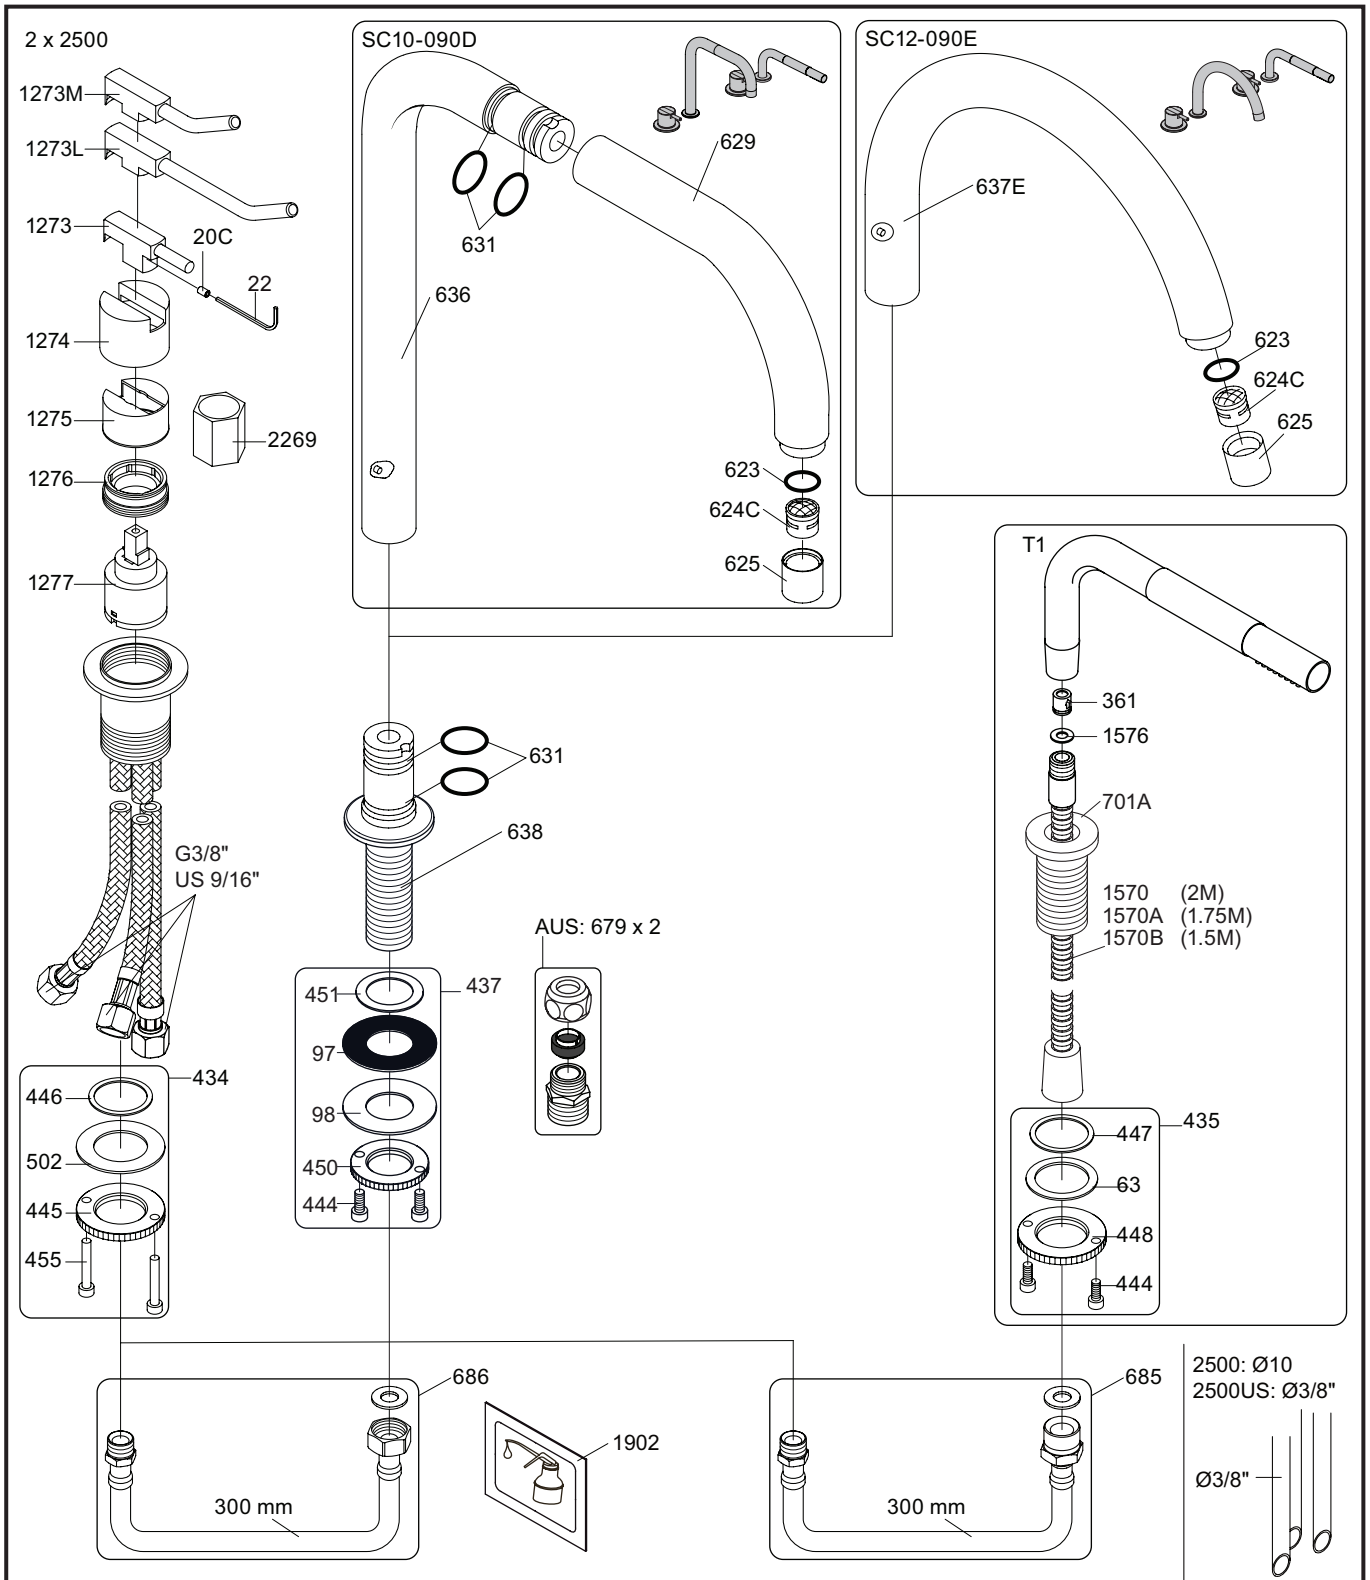

Inches:	Ø	H	D	h
090	3/4"	8 1/4"	8"	5 3/4"
090A	3/4"	4 1/4"	3 1/2"	1 1/2"
090B	3/4"	7"	4"	4 1/2"
090C	1"	7"	4"	4 1/2"
090D	1"	8 3/4"	8"	5"
090E	1"	6 3/4"	8"	2 1/2"
090G	3/4"	7"	5 1/2"	4"
090H	3/4"	10 1/2"	8 5/8"	6"
090I	3/4"	12 3/4"	8 5/8"	8 1/2"
090V	3/4"	14"	5 3/4"	10 1/2"

vola

Fitting instruction
 Montageanleitung
 Monteringsvejledning
 Monteringsvægledning
 Montage hanleiding
 Manuel de montage

3

4

5

- VR1277K: VR22, VR2269, VR1277
 VR090D/C: VR623, VR624C, 4xVR631, VR1902
 VR434: VR261, VR263, VR440, VR442, 2xVR455
 VR435: VR63, 2xVR444, VR447, VR448
 VR437: VR97, VR98, 2xVR444, VR450, VR451
 NR.11: VR20, VR22, VR1273, VR1274, VR1275

VOLA 090D

Date
 Oct. 14

Rev.
 1

Sheet
 SB 18.1

2500:

500: Ø10
500US: Ø3/8"

- VR1277K: VR22, VR2269, VR1277
- VR434: 2xVR455, VR445, VR446, VR502
- NR.11: VR20, VR22, VR1273, VR1274, VR1275

vola
Lunavej 2
DK-8700 Horsens
Tlf : + 45 7023 5500
sales@vola.com
www.vola.com