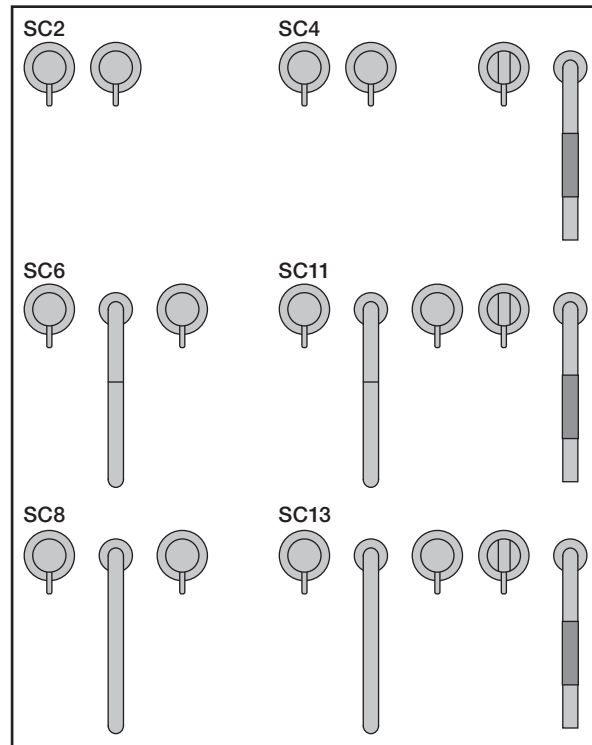

04/00115
 04/00307
 04/00340

www.vola.com

vola

S50_V9_40999831
 08-08-2024

Data, 3 Bar/43.5 Psi:

	l/min.	Gal/min.
S50:	32,0	8.5
KV3:	30,0	7.9
KV4:	9,0	2.4
KV10, 15:	9,0	2.4
HV5, 8, 10:	9,0	2.4
SC2, 4 (A24):	16,0	4.2
SC6, 8, 11, 13: (C)	26,0	6.9

Max. 65°C, 150°F

4A

mm:	H	D	h
090	210	200	145
090A	110	85	40
090B	185	100	114
090C	185	100	114
090D	220	200	130
090E	170	200	65
090G	185	140	105
090H	265	230	155
090I	325	230	216
090V	355	145	270

Inches:	H	D	h
090	8 1/2"	8"	5 3/4"
090A	4 1/4"	3 1/2"	1 1/2"
090B	7"	4"	4 1/2"
090C	7"	4"	4 1/2"
090D	8 3/4"	8"	5"
090E	6 3/4"	8"	2 1/2"
090G	7"	5 1/2"	4"
090H	10 1/2"	9"	6"
090I	12 3/4"	9"	8 1/2"
090V	14"	5 3/4"	10 1/2"

Inches:	Ø	H	D	h
090	3/4"	8 1/4"	8"	5 3/4"
090A	3/4"	4 1/4"	3 1/2"	1 1/2"
090B	3/4"	7"	4"	4 1/2"
090C	1"	7"	4"	4 1/2"
090D	1"	8 3/4"	8"	5"
090E	1"	6 3/4"	8"	2 1/2"
090G	3/4"	7"	5 1/2"	4"
090H	3/4"	10 1/2"	8 5/8"	6"
090I	3/4"	12 3/4"	8 5/8"	8 1/2"
090V	3/4"	14"	5 3/4"	10 1/2"

VOLA 090D

Date
 Oct. 14

Rev.
 1

Sheet
 SB 18.1

500:

500: Ø10
500US: Ø3/8"

- VR277K: VR22, VR269, VR277
- VR297: VR20, VR22, VR269, VR273, VR277, VR294, VR295, VR296
- VR434: 2xVR444, VR445, 2xVR455, VR502
- NR.10: VR20, VR22, VR273, VR294, VR295