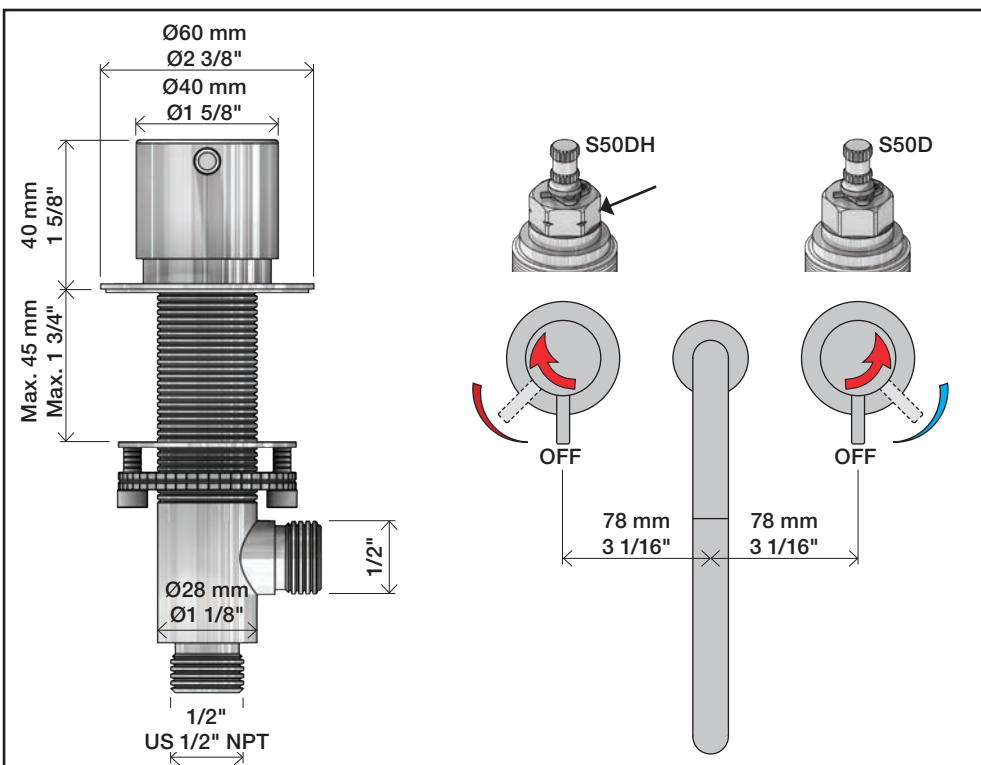

VOLA S50, S50D, S50DH  
 VOLA KV3, KV4, KV9, KV10, KV15  
 VOLA HV5, HV8, HV10  
 VOLA SC2, SC4, SC6, SC8, SC11, SC13

Fitting instruction  
 Montageanleitung  
 Monteringsvejledning  
 Monteringsvægledning  
 Montage hanleiding  
 Manuel de montage

04/00115  
 04/00307  
 04/00340

www.vola.com

vola

S50\_V9\_40999831  
 08-08-2024

**Data, 3 Bar/43.5 Psi:**

|                     | l/min. | Gal/min. |
|---------------------|--------|----------|
| S50:                | 32,0   | 8.5      |
| KV3:                | 30,0   | 7.9      |
| KV4:                | 9,0    | 2.4      |
| KV10, 15:           | 9,0    | 2.4      |
| HV5, 8, 10:         | 9,0    | 2.4      |
| SC2, 4 (A24):       | 16,0   | 4.2      |
| SC6, 8, 11, 13: (C) | 26,0   | 6.9      |

Max. 65°C, 150°F

4A

| mm:  | H   | D   | h   |
|------|-----|-----|-----|
| 090  | 210 | 200 | 145 |
| 090A | 110 | 85  | 40  |
| 090B | 185 | 100 | 114 |
| 090C | 185 | 100 | 114 |
| 090D | 220 | 200 | 130 |
| 090E | 170 | 200 | 65  |
| 090G | 185 | 140 | 105 |
| 090H | 265 | 230 | 155 |
| 090I | 325 | 230 | 216 |
| 090V | 355 | 145 | 270 |

# VOLA SC4

Date  
Jan. 23

Rev.  
3

Sheet  
SB 27.63

500:

500: Ø10  
500US: Ø3/8"

- VR277K: VR22, VR269, VR277
- VR297: VR20, VR22, VR269, VR273, VR277, VR294, VR295, VR296
- VR434: 2xVR444, VR445, 2xVR455, VR502
- NR.10: VR20, VR22, VR273, VR294, VR295