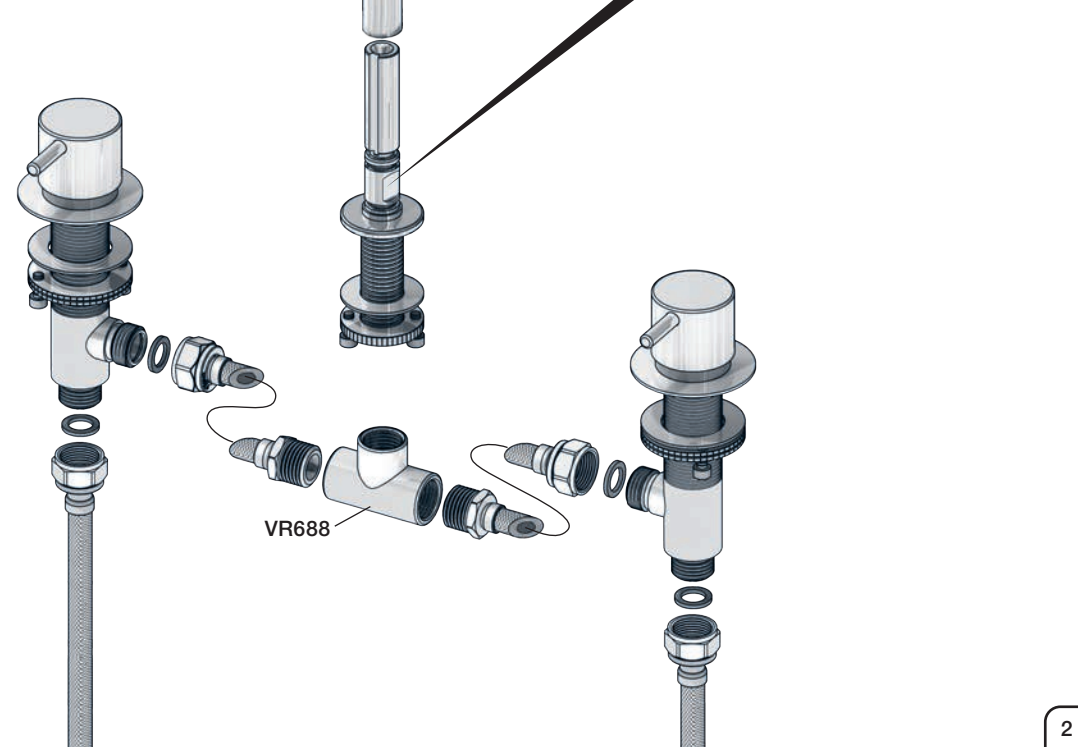

Max. 65°C, 150°F

4A

| mm:  | H   | D   | h   |
|------|-----|-----|-----|
| 090  | 210 | 200 | 145 |
| 090A | 110 | 85  | 40  |
| 090B | 185 | 100 | 114 |
| 090C | 185 | 100 | 114 |
| 090D | 220 | 200 | 130 |
| 090E | 170 | 200 | 65  |
| 090G | 185 | 140 | 105 |
| 090H | 265 | 230 | 155 |
| 090I | 325 | 230 | 216 |
| 090V | 355 | 145 | 270 |

| Inches: | H       | D      | h       |
|---------|---------|--------|---------|
| 090     | 8 1/2"  | 8"     | 5 3/4"  |
| 090A    | 4 1/4"  | 3 1/2" | 1 1/2"  |
| 090B    | 7"      | 4"     | 4 1/2"  |
| 090C    | 7"      | 4"     | 4 1/2"  |
| 090D    | 8 3/4"  | 8"     | 5"      |
| 090E    | 6 3/4"  | 8"     | 2 1/2"  |
| 090G    | 7"      | 5 1/2" | 4"      |
| 090H    | 10 1/2" | 9"     | 6"      |
| 090I    | 12 3/4" | 9"     | 8 1/2"  |
| 090V    | 14"     | 5 3/4" | 10 1/2" |

# VOLA SC4

Date  
Jan. 23

Rev.  
3

Sheet  
SB 27.63

500:

500: Ø10  
500US: Ø3/8"

- VR277K: VR22, VR269, VR277
- VR297: VR20, VR22, VR269, VR273, VR277, VR294, VR295, VR296
- VR434: 2xVR444, VR445, 2xVR455, VR502
- NR.10: VR20, VR22, VR273, VR294, VR295