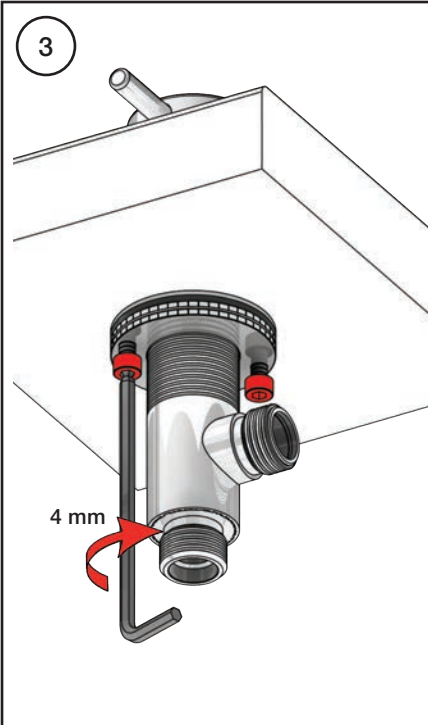

04/00115  
 04/00307  
 04/00340

www.vola.com

vola

S50\_V9\_40999831  
 08-08-2024

**Data, 3 Bar/43.5 Psi:**

|                     | l/min. | Gal/min. |
|---------------------|--------|----------|
| S50:                | 32,0   | 8.5      |
| KV3:                | 30,0   | 7.9      |
| KV4:                | 9,0    | 2.4      |
| KV10, 15:           | 9,0    | 2.4      |
| HV5, 8, 10:         | 9,0    | 2.4      |
| SC2, 4 (A24):       | 16,0   | 4.2      |
| SC6, 8, 11, 13: (C) | 26,0   | 6.9      |

Max. 65°C, 150°F

4A

| mm:  | H   | D   | h   |
|------|-----|-----|-----|
| 090  | 210 | 200 | 145 |
| 090A | 110 | 85  | 40  |
| 090B | 185 | 100 | 114 |
| 090C | 185 | 100 | 114 |
| 090D | 220 | 200 | 130 |
| 090E | 170 | 200 | 65  |
| 090G | 185 | 140 | 105 |
| 090H | 265 | 230 | 155 |
| 090I | 325 | 230 | 216 |
| 090V | 355 | 145 | 270 |