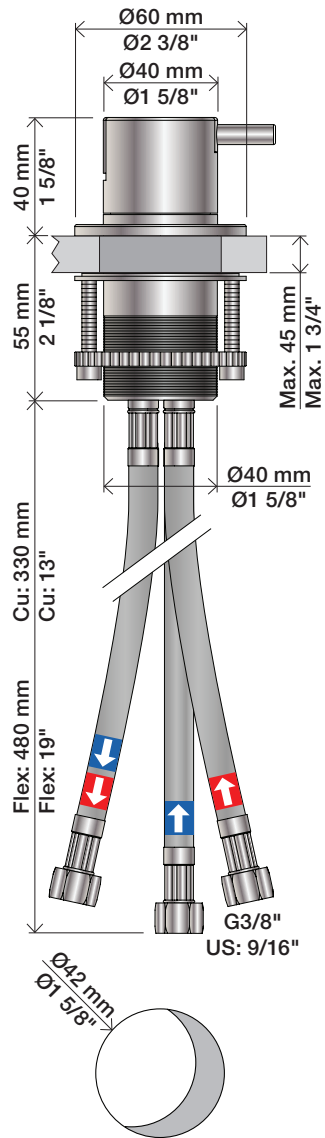

Data, 3 Bar /43.5 Psi:

	l/min.	Gal/min.
500:	14,5	3,8
590:	9,0	2,4
500-T1:	11,0	2,9
2500:	18,7	4,9
SC1:	18,7	4,9
SC5, 7:	18,0	4,8
SC9:	11,0	2,9

Max. 65°C, 150°F

500/2500: