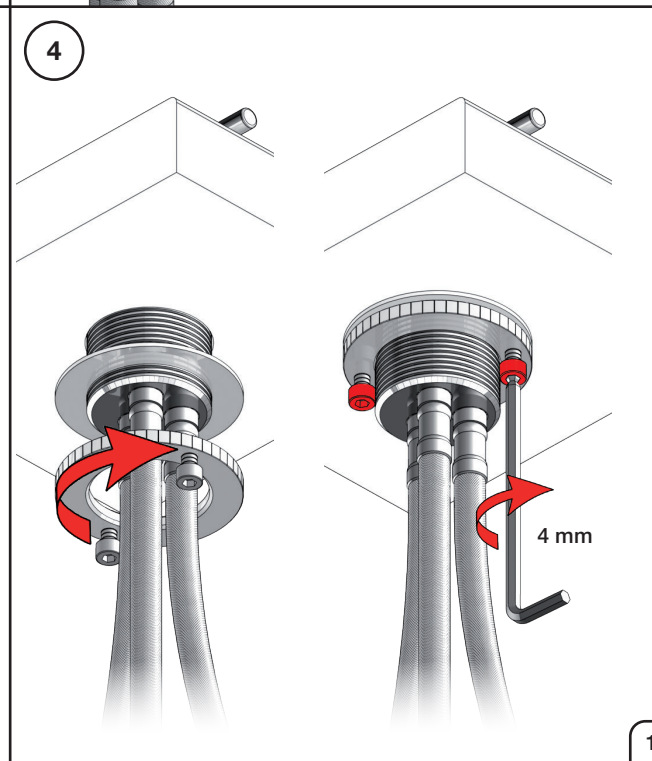

Data, 3 Bar /43.5 Psi:

	l/min.	Gal/min.
500:	14,5	3,8
590:	9,0	2,4
500-T1:	11,0	2,9
2500:	18,7	4,9
SC1:	18,7	4,9
SC5, 7:	18,0	4,8
SC9:	11,0	2,9

Max. 65°C, 150°F

500/2500: