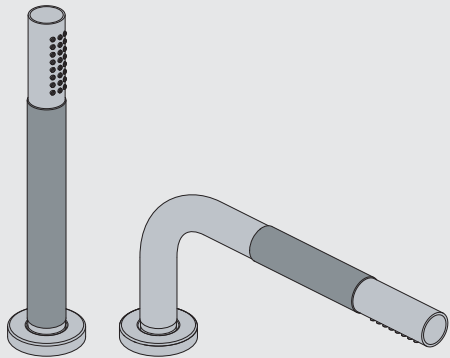

3

4

5

VR277K: VR22, VR269, VR277  
 VR297: VR20, VR22, VR269, VR273, VR277, VR294, VR295, VR296  
 VR434: VR261, VR263, VR440, VR442, 2xVR455  
 VR435: VR63, 2xVR444, VR447, VR448  
 VR436: VR63, 2xVR444, VR448, VR449

# VOLA SC4

Date  
Jan. 23

Rev.  
3

Sheet  
SB 27.63

500:

500: Ø10  
500US: Ø3/8"

- VR277K: VR22, VR269, VR277
- VR297: VR20, VR22, VR269, VR273, VR277, VR294, VR295, VR296
- VR434: 2xVR444, VR445, 2xVR455, VR502
- NR.10: VR20, VR22, VR273, VR294, VR295