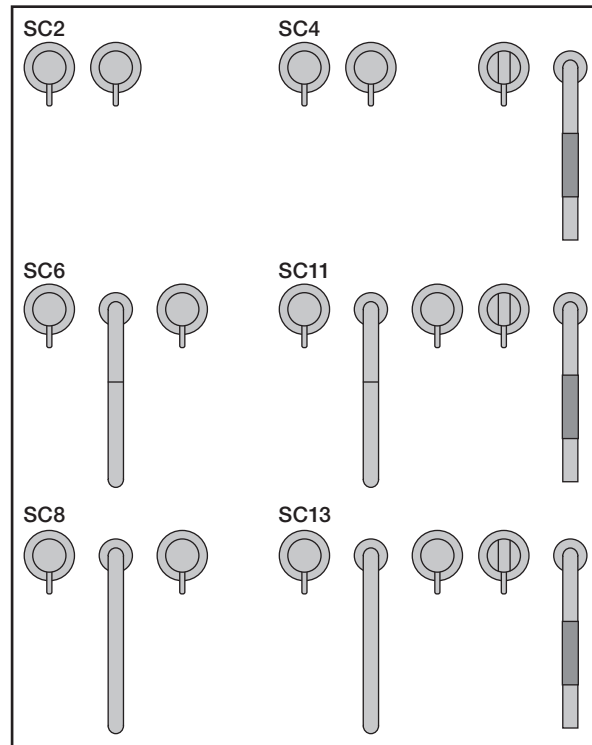

04/00115  
 04/00307  
 04/00340

www.vola.com

vola

S50\_V9\_40999831  
 08-08-2024

**Data, 3 Bar/43.5 Psi:**

|                     | l/min. | Gal/min. |
|---------------------|--------|----------|
| S50:                | 32,0   | 8.5      |
| KV3:                | 30,0   | 7.9      |
| KV4:                | 9,0    | 2.4      |
| KV10, 15:           | 9,0    | 2.4      |
| HV5, 8, 10:         | 9,0    | 2.4      |
| SC2, 4 (A24):       | 16,0   | 4.2      |
| SC6, 8, 11, 13: (C) | 26,0   | 6.9      |

Max. 65°C, 150°F

4A

| mm:  | H   | D   | h   |
|------|-----|-----|-----|
| 090  | 210 | 200 | 145 |
| 090A | 110 | 85  | 40  |
| 090B | 185 | 100 | 114 |
| 090C | 185 | 100 | 114 |
| 090D | 220 | 200 | 130 |
| 090E | 170 | 200 | 65  |
| 090G | 185 | 140 | 105 |
| 090H | 265 | 230 | 155 |
| 090I | 325 | 230 | 216 |
| 090V | 355 | 145 | 270 |

| Inches: | H       | D      | h       |
|---------|---------|--------|---------|
| 090     | 8 1/2"  | 8"     | 5 3/4"  |
| 090A    | 4 1/4"  | 3 1/2" | 1 1/2"  |
| 090B    | 7"      | 4"     | 4 1/2"  |
| 090C    | 7"      | 4"     | 4 1/2"  |
| 090D    | 8 3/4"  | 8"     | 5"      |
| 090E    | 6 3/4"  | 8"     | 2 1/2"  |
| 090G    | 7"      | 5 1/2" | 4"      |
| 090H    | 10 1/2" | 9"     | 6"      |
| 090I    | 12 3/4" | 9"     | 8 1/2"  |
| 090V    | 14"     | 5 3/4" | 10 1/2" |

# VOLA SC4

Date  
Jan. 23

Rev.  
3

Sheet  
SB 27.63

500:

500: Ø10  
500US: Ø3/8"

- VR277K: VR22, VR269, VR277
- VR297: VR20, VR22, VR269, VR273, VR277, VR294, VR295, VR296
- VR434: 2xVR444, VR445, 2xVR455, VR502
- NR.10: VR20, VR22, VR273, VR294, VR295