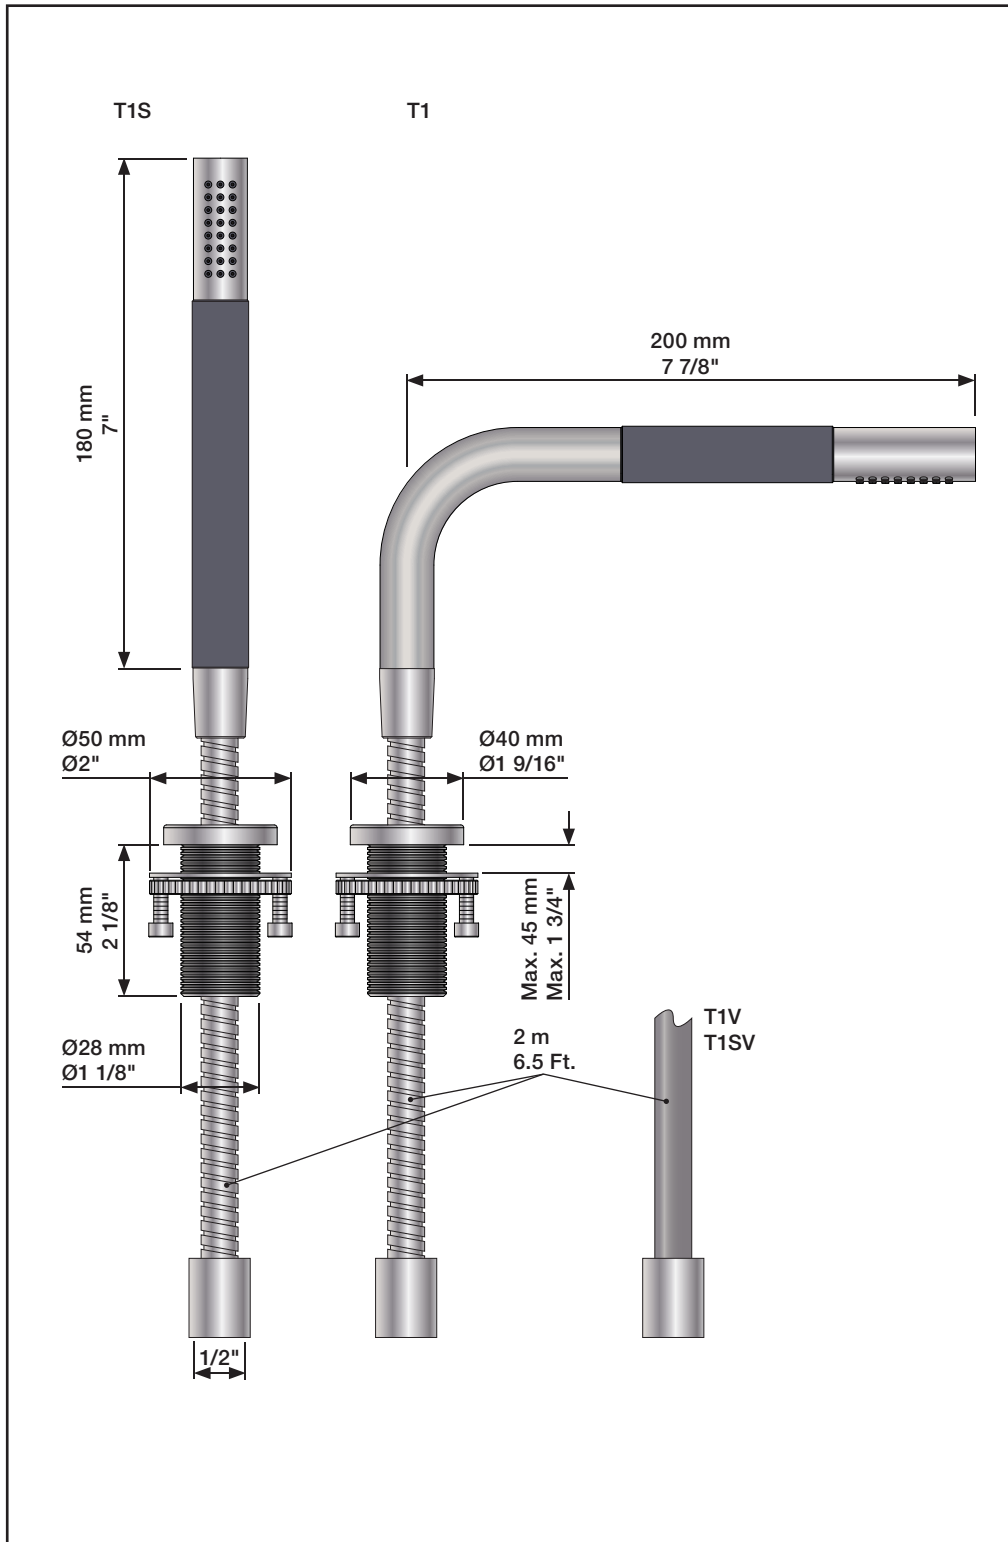

Fitting instruction
Montageanleitung
Monteringsvejledning
Monteringsvægledning
Montage hanleiding
Manuel de montage