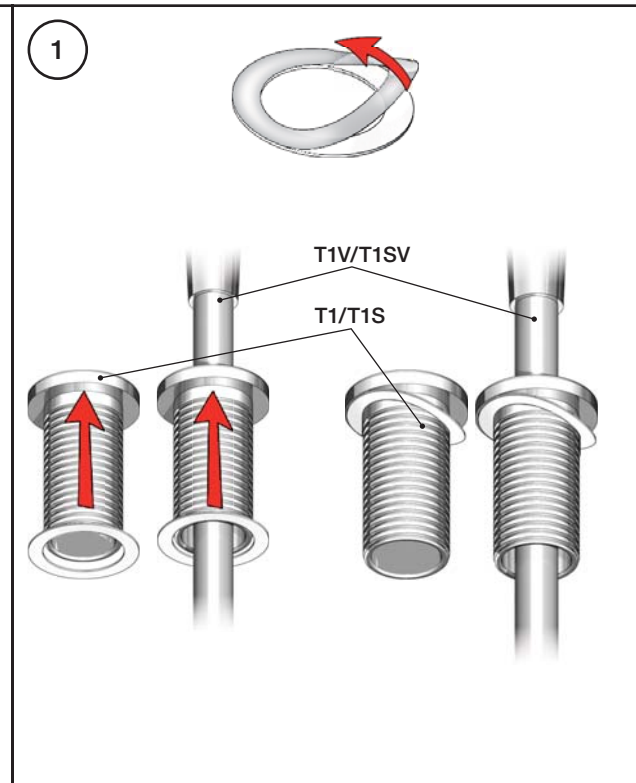

| Inches: | H       | D      | h       |
|---------|---------|--------|---------|
| 090     | 8 1/2"  | 8"     | 5 3/4"  |
| 090A    | 4 1/4"  | 3 1/2" | 1 1/2"  |
| 090B    | 7"      | 4"     | 4 1/2"  |
| 090C    | 7"      | 4"     | 4 1/2"  |
| 090D    | 8 3/4"  | 8"     | 5"      |
| 090E    | 6 3/4"  | 8"     | 2 1/2"  |
| 090G    | 7"      | 5 1/2" | 4"      |
| 090H    | 10 1/2" | 9"     | 6"      |
| 090I    | 12 3/4" | 9"     | 8 1/2"  |
| 090V    | 14"     | 5 3/4" | 10 1/2" |

Max. 65°C, 150°F

500/2500:

www.vola.com  
 500 - 2500\_V0\_40998137  
 02-10-2023

vola

Fitting instruction  
 Montageanleitung  
 Monteringsvejledning  
 Monteringsvægledning  
 Montage hanleiding  
 Manuel de montage

# VOLA SC4

Date  
Jan. 23

Rev.  
3

Sheet  
SB 27.63

500:

500: Ø10  
500US: Ø3/8"

- VR277K: VR22, VR269, VR277
- VR297: VR20, VR22, VR269, VR273, VR277, VR294, VR295, VR296
- VR434: 2xVR444, VR445, 2xVR455, VR502
- NR.10: VR20, VR22, VR273, VR294, VR295