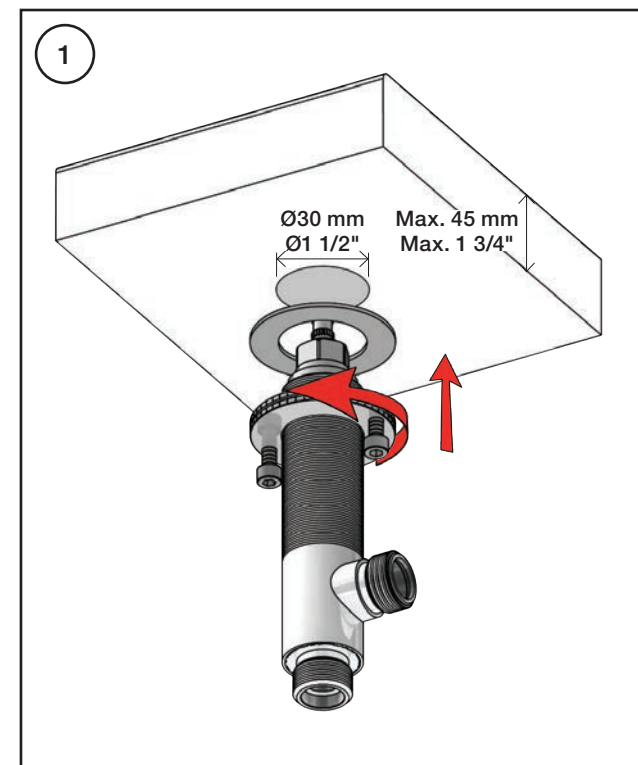

04/00115  
 04/00307  
 04/00340

www.vola.com

vola

S50\_V9\_40999831  
 08-08-2024

**Data, 3 Bar/43.5 Psi:**

|                     | l/min. | Gal/min. |
|---------------------|--------|----------|
| S50:                | 32,0   | 8.5      |
| KV3:                | 30,0   | 7.9      |
| KV4:                | 9,0    | 2.4      |
| KV10, 15:           | 9,0    | 2.4      |
| HV5, 8, 10:         | 9,0    | 2.4      |
| SC2, 4 (A24):       | 16,0   | 4.2      |
| SC6, 8, 11, 13: (C) | 26,0   | 6.9      |

Max. 65°C, 150°F

4A

| mm:  | H   | D   | h   |
|------|-----|-----|-----|
| 090  | 210 | 200 | 145 |
| 090A | 110 | 85  | 40  |
| 090B | 185 | 100 | 114 |
| 090C | 185 | 100 | 114 |
| 090D | 220 | 200 | 130 |
| 090E | 170 | 200 | 65  |
| 090G | 185 | 140 | 105 |
| 090H | 265 | 230 | 155 |
| 090I | 325 | 230 | 216 |
| 090V | 355 | 145 | 270 |

| Inches: | H       | D      | h       |
|---------|---------|--------|---------|
| 090     | 8 1/2"  | 8"     | 5 3/4"  |
| 090A    | 4 1/4"  | 3 1/2" | 1 1/2"  |
| 090B    | 7"      | 4"     | 4 1/2"  |
| 090C    | 7"      | 4"     | 4 1/2"  |
| 090D    | 8 3/4"  | 8"     | 5"      |
| 090E    | 6 3/4"  | 8"     | 2 1/2"  |
| 090G    | 7"      | 5 1/2" | 4"      |
| 090H    | 10 1/2" | 9"     | 6"      |
| 090I    | 12 3/4" | 9"     | 8 1/2"  |
| 090V    | 14"     | 5 3/4" | 10 1/2" |