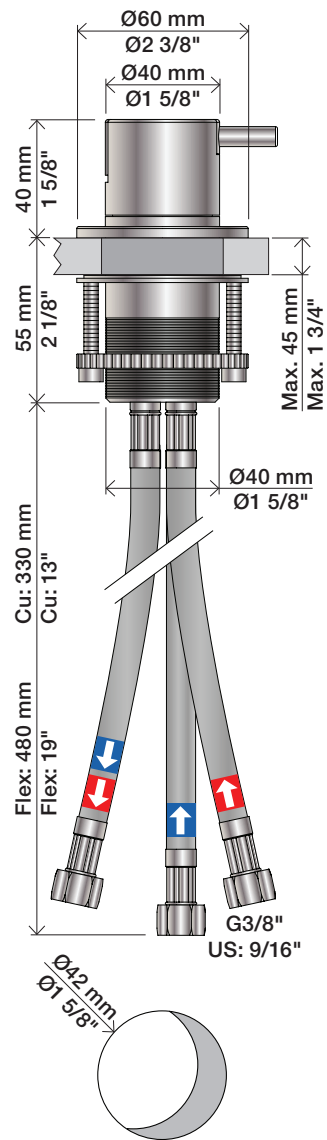

Data, 3 Bar /43.5 Psi:

	l/min.	Gal/min.
500:	14,5	3.8
590:	9,0	2.4
500-T1:	11,0	2.9
2500:	18,7	4.9
SC1:	18,7	4.9
SC5, 7:	18,0	4.8
SC9:	11,0	2.9

Max. 65°C, 150°F

500/2500: