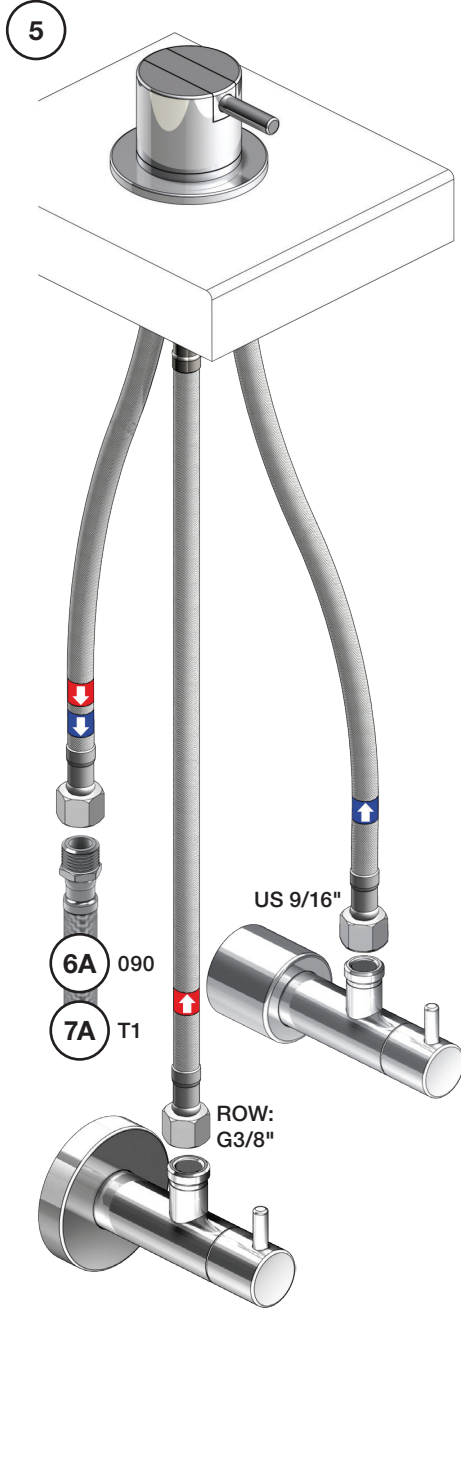

Inches:	Ø	H	D	h
090	3/4"	8 1/4"	8"	5 3/4"
090A	3/4"	4 1/4"	3 1/2"	1 1/2"
090B	3/4"	7"	4"	4 1/2"
090C	1"	7"	4"	4 1/2"
090D	1"	8 3/4"	8"	5"
090E	1"	6 3/4"	8"	2 1/2"
090G	3/4"	7"	5 1/2"	4"
090H	3/4"	10 1/2"	8 5/8"	6"
090I	3/4"	12 3/4"	8 5/8"	8 1/2"
090V	3/4"	14"	5 3/4"	10 1/2"

VOLA 500, 590, 500T1
 VOLA 2500
 VOLA SC1, SC3, SC5, SC7, SC9, SC10, SC12

Fitting instruction
 Montageanleitung
 Monteringsvejledning
 Monteringsvægledning
 Montage hanleiding
 Manuel de montage

04/00027
 04/00038

500/2500:

- NR11: VR20, VR22, VR1273, VR1274, VR1275
- VR090D/C: VR623, VR624C, 4xVR631, VR1902
- VR1277K: VR22, VR2269, VR1277
- VR434: VR261, VR263, VR440, VR442, 2xVR455
- VR437: VR97, VR98, 2xVR444, VR450, VR451

VOLA 090E

Date
 Oct. 2014

Rev.
 1

Sheet
 SB 18.2

2500:

500: Ø10
500US: Ø3/8"

VR1277K: VR22, VR2269, VR1277
 VR434: 2xVR455, VR445, VR446, VR502
 NR.11: VR20, VR22, VR1273, VR1274, VR1275

vola
 Lunavej 2
 DK-8700 Horsens
 Tlf : + 45 7023 5500
 sales@vola.com
 www.vola.com