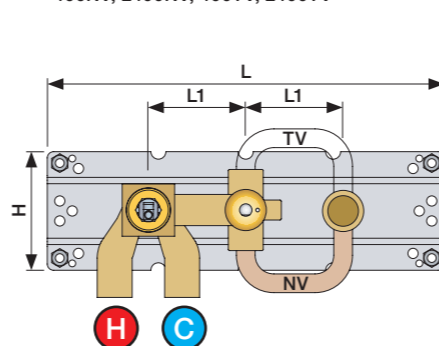

D 400NV, 2400NV, 400TV, 2400TV