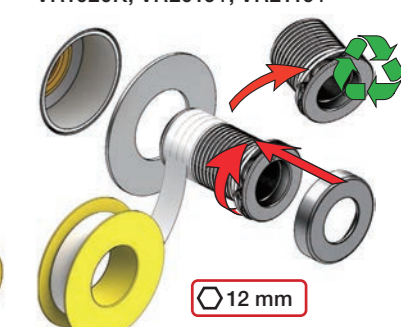

VR1020K, VR2019+, VR2119+