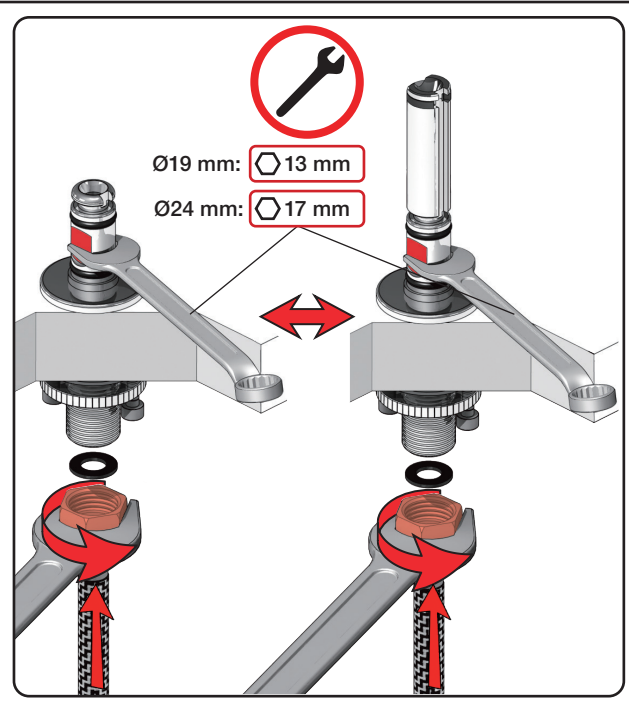

Max. 65°C, 150°F

500/2500:

500:

500: Ø10  
500US: Ø3/8"

- VR277K: VR22, VR269, VR277
- VR297: VR20, VR22, VR269, VR273, VR277, VR294, VR295, VR296
- VR434: 2xVR444, VR445, 2xVR455, VR502
- NR.10: VR20, VR22, VR273, VR294, VR295