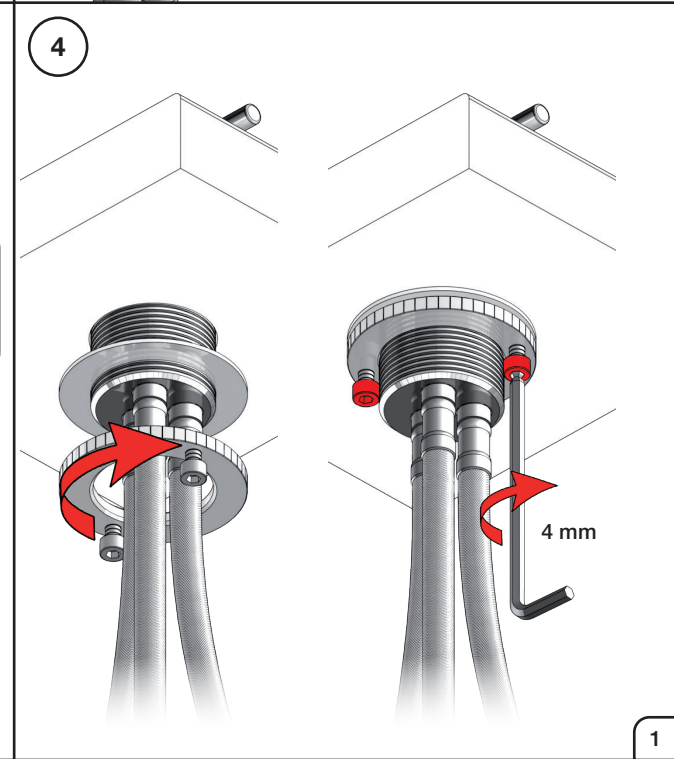

Max. 65°C, 150°F

500/2500:

500:

500: Ø10  
500US: Ø3/8"

- VR277K: VR22, VR269, VR277
- VR297: VR20, VR22, VR269, VR273, VR277, VR294, VR295, VR296
- VR434: 2xVR444, VR445, 2xVR455, VR502
- NR.10: VR20, VR22, VR273, VR294, VR295