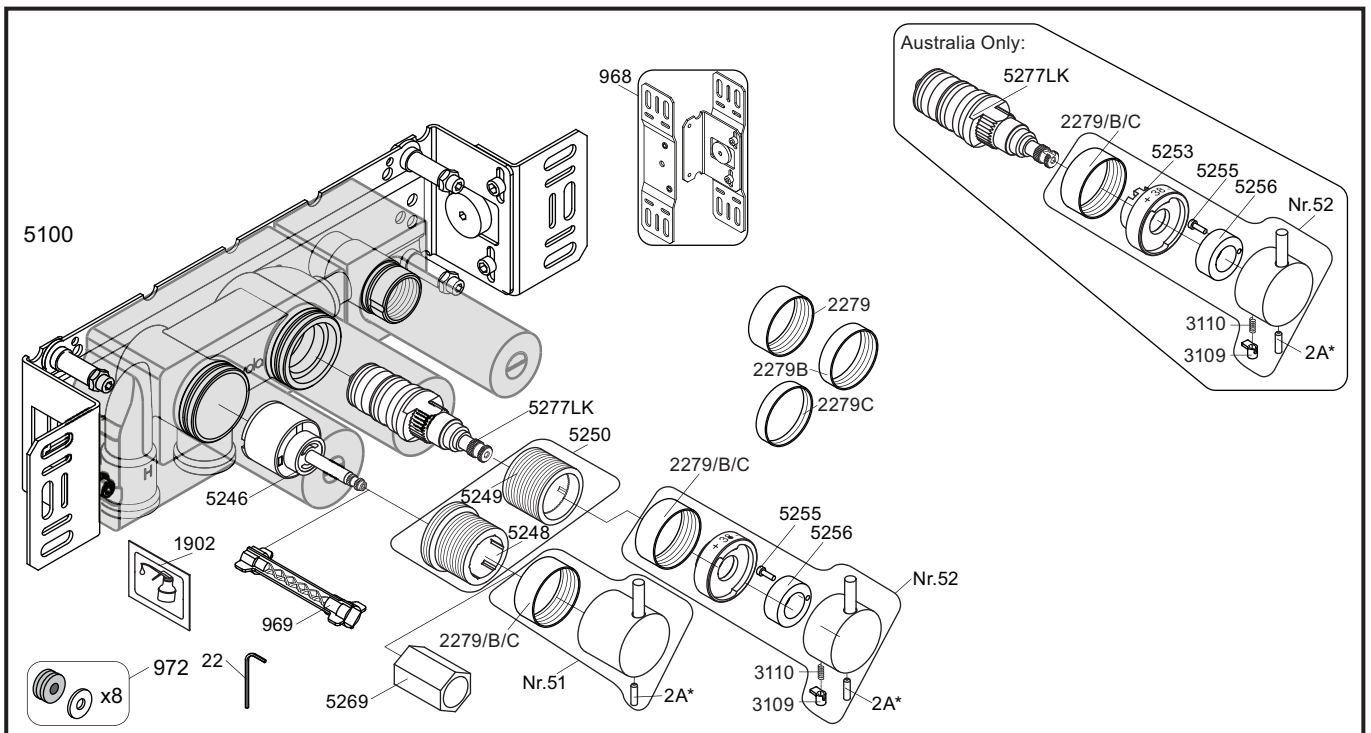

2A* Color VR2A-Steel: Standard VR2A-F60: F17-F27-F60 VR2A-F63: F63-F64 VR2A-F65: F19-F65-F70	

NR51: NR52: VR3113: VR5250+: VR5250AUS+: VR5257+: VR5258+:	VR5251, VR2279+B+C, VR2A VR2A, VR5252, VR5253, VR5255, VR5256, VR2279+B+C, VR3113, VR2A VR3109, VR3110, VR5255 VR5248+, VR5249+, VR5257, VR5258, VR5259, VR5260 VR5248+, VR5249+, VR5257, VR5258, VR5259, VR5260, VR5275 VR5257+, VR5259+ VR5258+, VR5260+