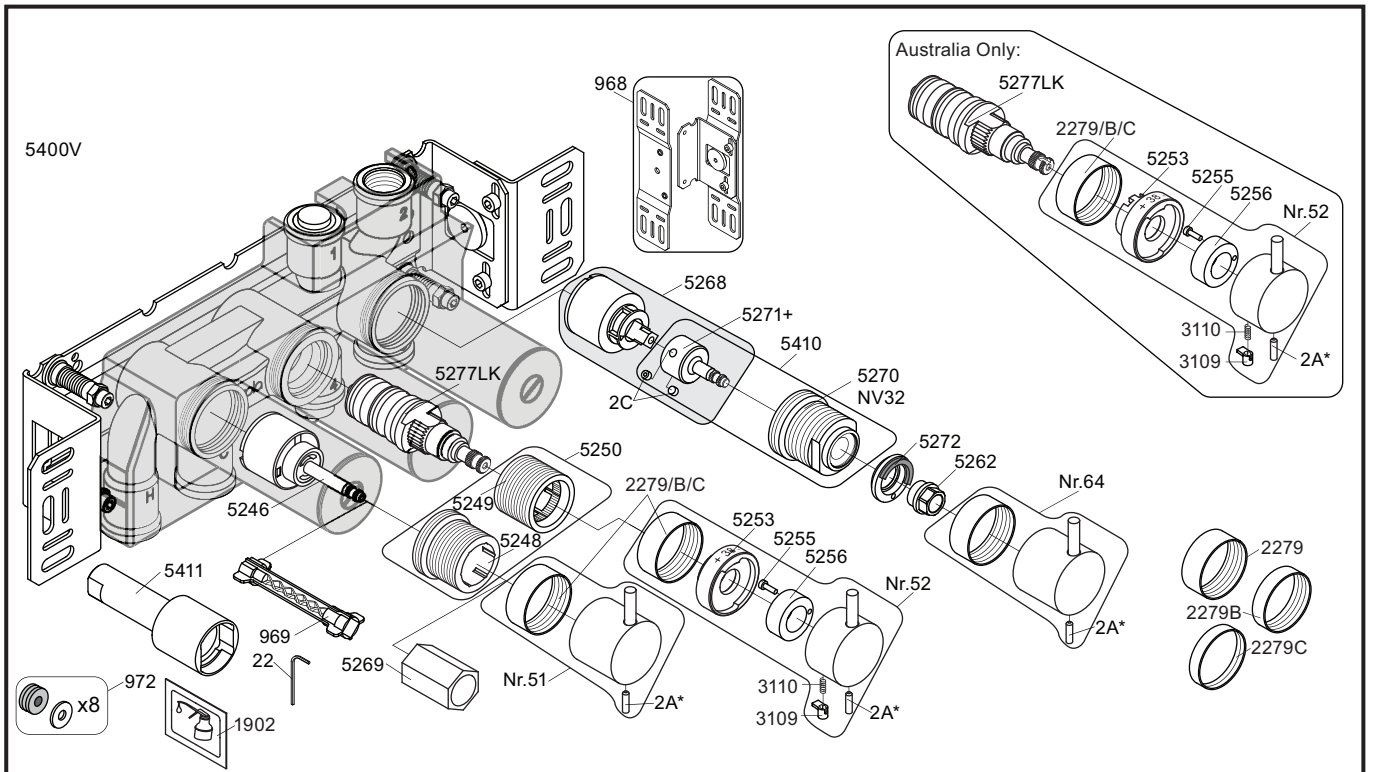

2A* Color VR2A-Steel: Standard VR2A-F60: F17-F27-F60 VR2A-F63: F63-F64 VR2A-F65: F19-F65-F70

NR51: NR52: NR64: VR3113: VR5250+: VR5250AUS+: VR5257+: VR5258+: VR5268+: VR5410+: 	VR5251, VR2279+B+C, VR2A VR2A, VR5252, VR5253, VR5255, VR5256, VR2279+B+C, VR3113, VR2A VR5251, VR2279+B+C, VR2A VR3109, VR3110, VR5255 VR5248+, VR5249+, VR5257, VR5258, VR5259, VR5260 VR5248+, VR5249+, VR5257, VR5258, VR5259, VR5260, VR5275 VR5257+, VR5259+ VR5258+, VR5260+ 2xVR2C, VR1902, VR5268, VR5271+ 2xVR2C, VR5270+, VR5271+