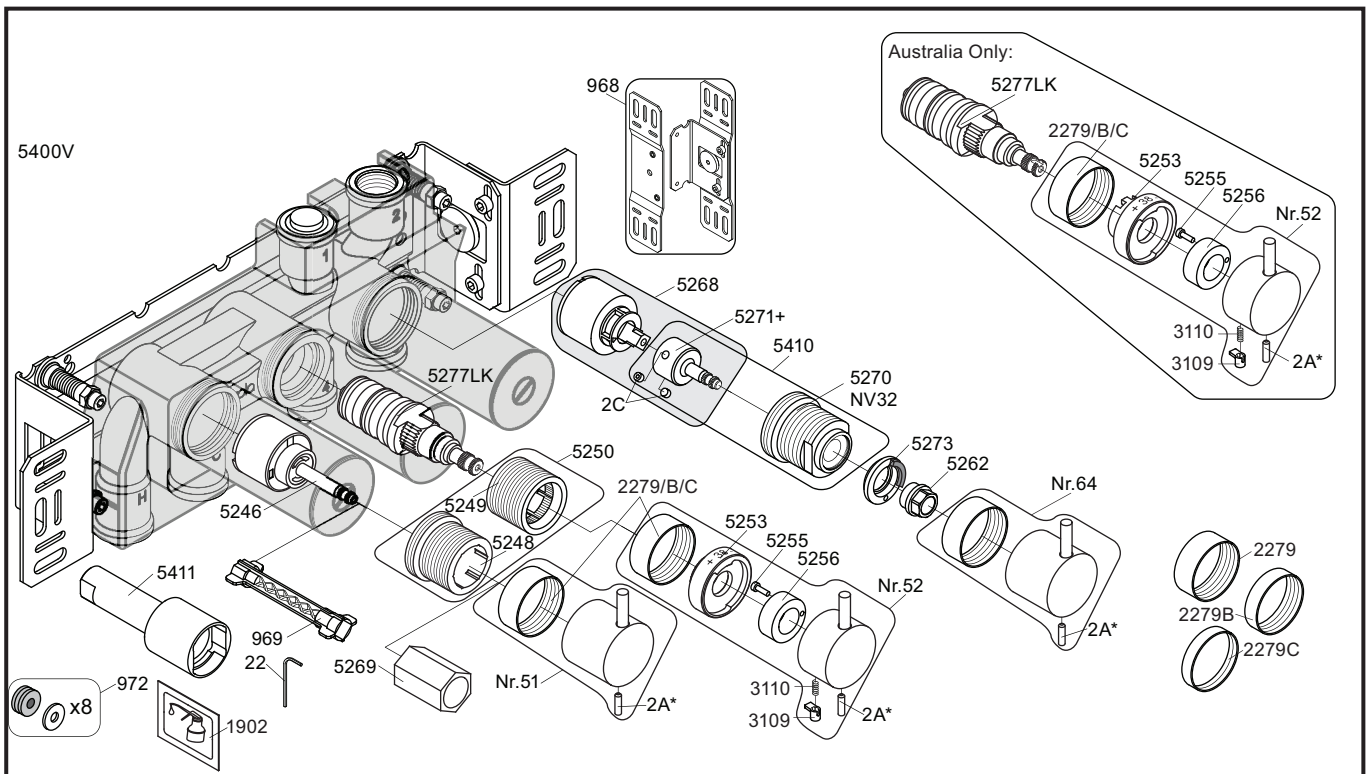

NR51:	VR5251, VR2279+B+C, VR2A
NR52:	VR2A, VR5252, VR5253, VR5255, VR5256, VR2279+B+C, VR3113, VR2A
NR64:	VR5251, VR2279+B+C, VR2A
VR3113:	VR3109, VR3110, VR5255
VR5250+:	VR5248+, VR5249+, VR5257, VR5258, VR5259, VR5260
VR5250AUS+:	VR5248+, VR5249+, VR5257, VR5258, VR5259, VR5260, VR5275
VR5257+:	VR5257+, VR5259+
VR5258+:	VR5258+, VR5260+
VR5268+:	2xVR2C, VR1902, VR5268, VR5271+
VR5410+:	2xVR2C, VR5270+, VR5271+