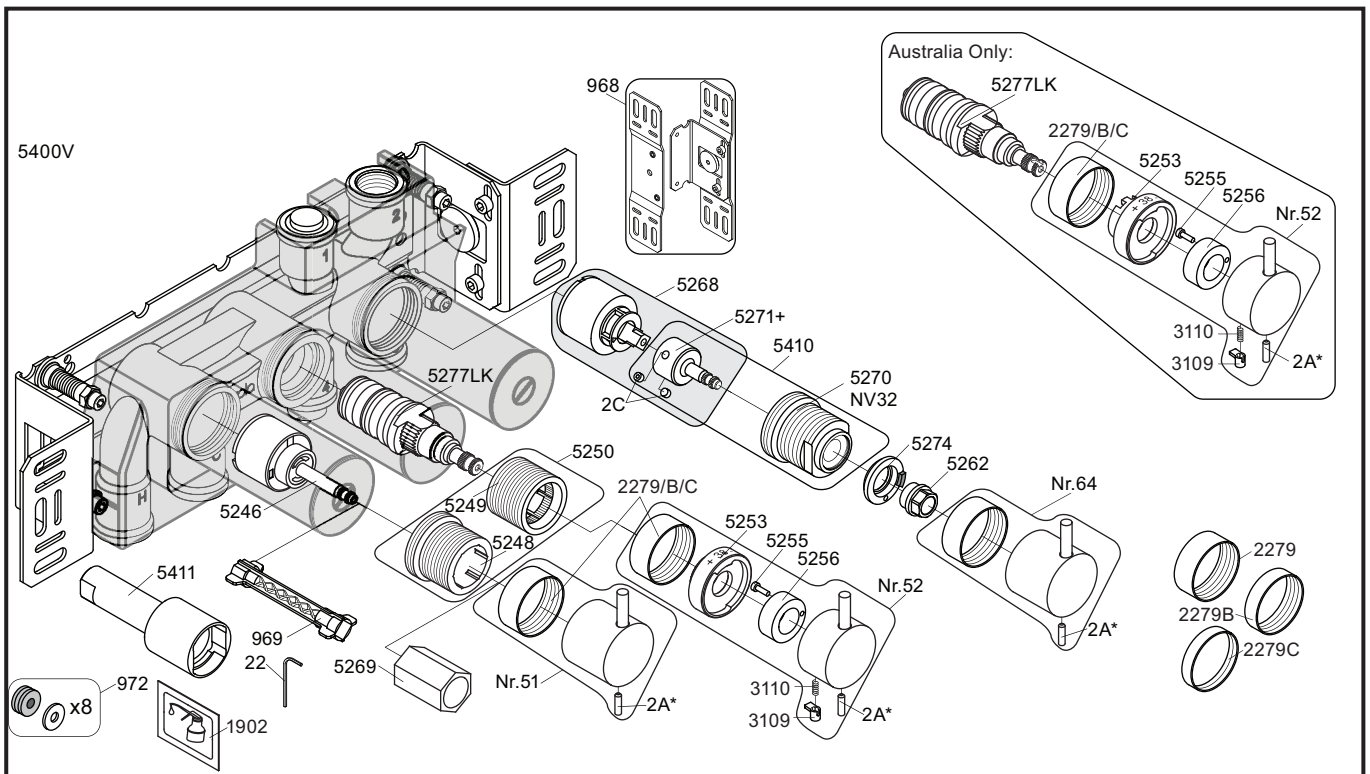

NR51:	VR5251, VR2279+B+C, VR2A
NR52:	VR2A, VR5252, VR5253, VR5255, VR5256, VR2279+B+C, VR3113, VR2A
NR64:	VR5251, VR2279+B+C, VR2A
VR3113:	VR3109, VR3110, VR5255
VR5250+:	VR5248+, VR5249+, VR5257, VR5258, VR5259, VR5260
VR5250AUS+:	VR5248+, VR5249+, VR5257, VR5258, VR5259, VR5260, VR5275
VR5257+:	VR5257+, VR5259+
VR5258+:	VR5258+, VR5260+
VR5268+:	2xVR2C, VR1902, VR5268, VR5271+
VR5410+:	2xVR2C, VR5270+, VR5271+