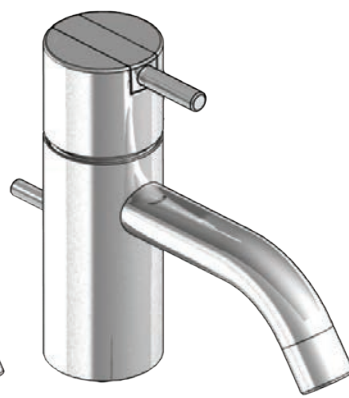

Max. 70°C, 158°F

HV1

HV3

HV4

HV1: Ø10
 HV1JP: Ø10
 HV1US: Ø3/8"
 HV1Q: Ø3/8"

- VR277K: VR22, VR269, VR277
- *VR17L4K: VR15P, VR16L4, VR17L (US-Standard)
- *VR17L5K: VR15P, VR16L5, VR17L (Standard)
- *VR17L9K: VR15P, VR16L9, VR17L (Japan Standard)
- *VR17LSK: VR15P, VR16LS, VR17L
- VR297/L/M: VR20, VR22, VR269, VR273/L/M, VR277, VR294, VR295, VR296
- VR433: VR261, VR263, VR440, VR442, 2xVR444
- NR.10/L/M: VR20, VR22, VR273/L/M, VR294, VR295