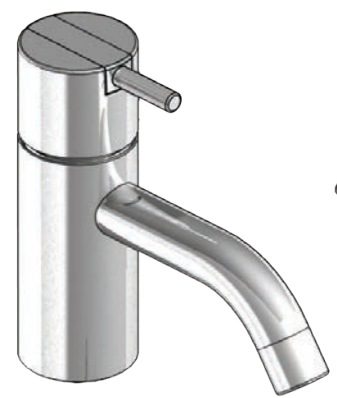

5

Data, 3 Bar/43.5 Psi:

| Max. | l/min. | Gal/min. | Note. |
|--------|--------|----------|----------------|
| HV1/3: | 5.0 | 1.3 | Standard |
| HV1/3: | 4.5 | 1.2 | Standard USA |
| HV1/3: | 9.0 | 1.8 | Standard Japan |
| HV4 | 9,0 | 1.8 | |

Max. 70°C, 158°F

HV1

HV3

HV4

HV1: Ø10
 HV1JP: Ø10
 HV1US: Ø3/8"
 HV1Q: Ø3/8"

- VR277K: VR22, VR269, VR277
- *VR17L4K: VR15P, VR16L4, VR17L (US-Standard)
- *VR17L5K: VR15P, VR16L5, VR17L (Standard)
- *VR17L9K: VR15P, VR16L9, VR17L (Japan Standard)
- *VR17LSK: VR15P, VR16LS, VR17L
- VR297/L/M: VR20, VR22, VR269, VR273/L/M, VR277, VR294, VR295, VR296
- VR433: VR261, VR263, VR440, VR442, 2xVR444
- NR.10/L/M: VR20, VR22, VR273/L/M, VR294, VR295