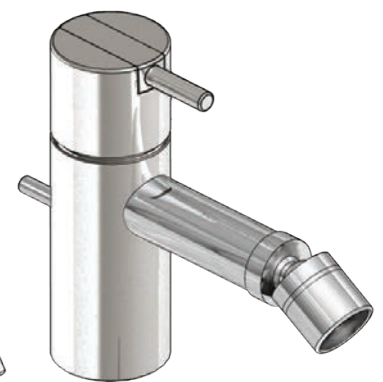

Max. 70°C, 158°F

HV1

HV3

HV4

HV1: Ø10
 HV1JP: Ø10
 HV1US: Ø3/8"
 HV1Q: Ø3/8"

- VR277K: VR22, VR269, VR277
- *VR17L4K: VR15P, VR16L4, VR17L (US-Standard)
- *VR17L5K: VR15P, VR16L5, VR17L (Standard)
- *VR17L9K: VR15P, VR16L9, VR17L (Japan Standard)
- *VR17LSK: VR15P, VR16LS, VR17L
- VR297/L/M: VR20, VR22, VR269, VR273/L/M, VR277, VR294, VR295, VR296
- VR433: VR261, VR263, VR440, VR442, 2xVR444
- NR.10/L/M: VR20, VR22, VR273/L/M, VR294, VR295