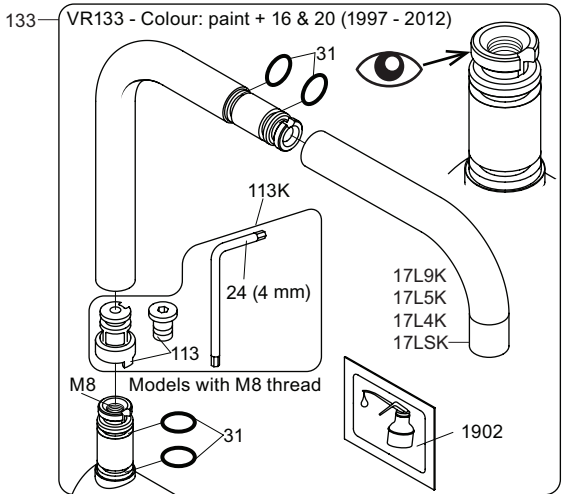

**VOLA KV1**

Fitting instruction  
Montageanleitung  
Monteringsvejledning  
Monteringsvægledning  
Montage hanleiding  
Manuel de montage

04/00203  
04/00206

**Data, 3 Bar /43.5 Psi:**

	l/min.	Gal/min.
KV1:	9,0	2.4
KV1US:	4,5	1.2

Bruk  
Bediening  
Fonctionnement

Colour: 02, 04, 05, 06, 08, 09, 12, 14, 15, 16, 17,  
18, 19, 20, 21, 25, 27, 60, 62, 63, 65, 66

- NR.10/L/M: VR20, VR22, VR273/L/M, VR294, VR295  
 VR17L4K: VR15P, VR16L4, VR17L (US Standard)  
 VR17L5K: VR15P, VR16L5, VR17L  
 VR17L9K: VR15P, VR16L9, VR17L  
 VR17LSK: VR15P, VR16LS, VR17L  
 VR30: VR15P, VR16L9, VR17L, VR29, 4xVR31, VR35, VR1902 (F40) (and KV1 from 1972 - 1996)  
 VR132: VR15P, VR16L9, VR17L, 2xVR31, 2xVR558, VR1902 (2013 - 06. 2016)  
 VR133: VR15P, VR16L9, VR17L, VR24, 4xVR31, VR113, VR1902 (1997 - 2012)  
 VR230: VR15P, VR16L9, VR17L, 2xVR118, VR229, VR235, 4xVR558, VR1902 (06-2016 - )  
 VR117K: VR116, VR117, VR118, 2xVR558, VR1902  
 VR277K: VR22, VR269, VR277  
 VR297/L/M: VR20, VR22, VR269, VR273/L/M, VR277, VR294, VR295, VR296  
 VR433: VR261, VR263, VR440, VR442, 2xVR444