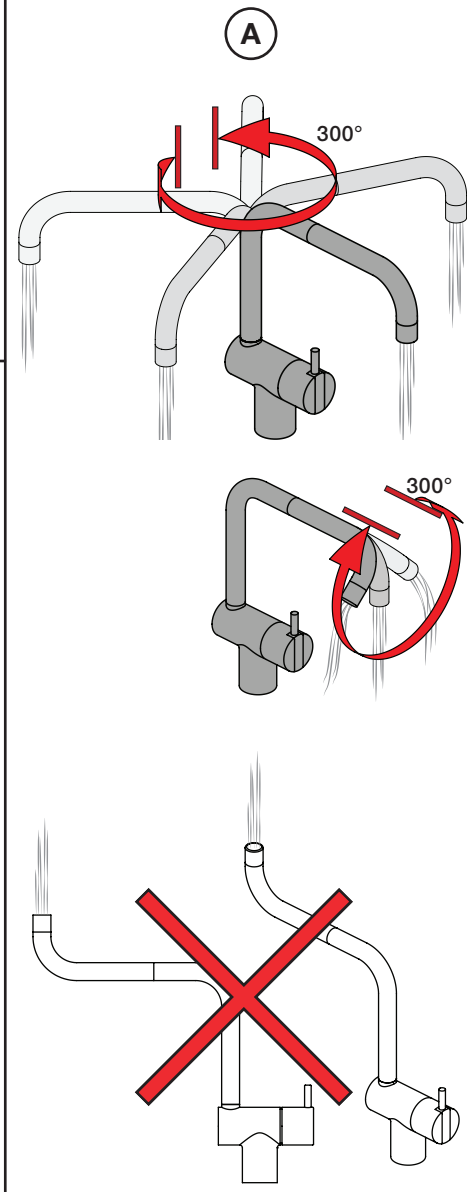

**VOLA KV1**

Fitting instruction  
Montageanleitung  
Monteringsvejledning  
Monteringsvægledning  
Montage hanleiding  
Manuel de montage

04/00203  
04/00206

**Data, 3 Bar /43.5 Psi:**

	l/min.	Gal/min.
KV1:	9,0	2.4
KV1US:	4,5	1.2

Bruk  
Bediening  
Fonctionnement

Colour: 02, 04, 05, 06, 08, 09, 12, 14, 15, 16, 17,  
18, 19, 20, 21, 25, 27, 60, 62, 63, 65, 66

- NR.10/L/M: VR20, VR22, VR273/L/M, VR294, VR295  
 VR17L4K: VR15P, VR16L4, VR17L (US Standard)  
 VR17L5K: VR15P, VR16L5, VR17L  
 VR17L9K: VR15P, VR16L9, VR17L  
 VR17LSK: VR15P, VR16LS, VR17L  
 VR30: VR15P, VR16L9, VR17L, VR29, 4xVR31, VR35, VR1902 (F40) (and KV1 from 1972 - 1996)  
 VR132: VR15P, VR16L9, VR17L, 2xVR31, 2xVR558, VR1902 (2013 - 06. 2016)  
 VR133: VR15P, VR16L9, VR17L, VR24, 4xVR31, VR113, VR1902 (1997 - 2012)  
 VR230: VR15P, VR16L9, VR17L, 2xVR118, VR229, VR235, 4xVR558, VR1902 (06-2016 - )  
 VR117K: VR116, VR117, VR118, 2xVR558, VR1902  
 VR277K: VR22, VR269, VR277  
 VR297/L/M: VR20, VR22, VR269, VR273/L/M, VR277, VR294, VR295, VR296  
 VR433: VR261, VR263, VR440, VR442, 2xVR444