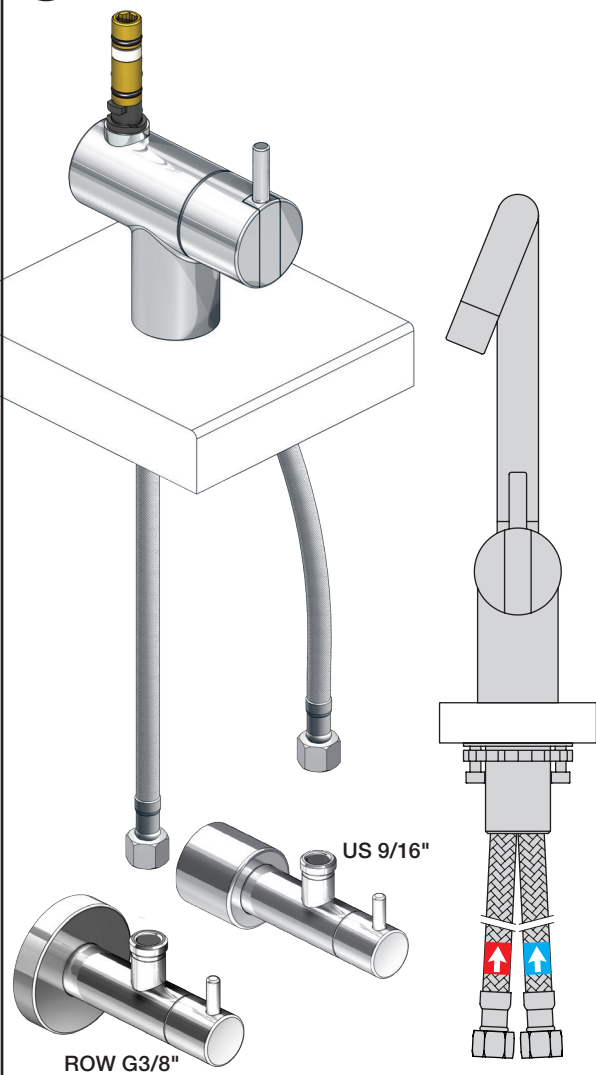

**VOLA KV1**

Fitting instruction  
Montageanleitung  
Monteringsvejledning  
Monteringsvægledning  
Montage hanleiding  
Manuel de montage

04/00203  
04/00206

**Data, 3 Bar /43.5 Psi:**

	l/min.	Gal/min.
KV1:	9,0	2.4
KV1US:	4,5	1.2

Max. 65°C, 150°F

www.vola.com

mnt\_KV1\_V3\_40998778  
06-09-2023

vola

4

5

KV1L/KV1M

Operation  
Bedienung  
Betjening

Bruk  
Bediening  
Fonctionnement

Colour: 02, 04, 05, 06, 08, 09, 12, 14, 15, 16, 17,  
18, 19, 20, 21, 25, 27, 60, 62, 63, 65, 66

- NR.10/L/M: VR20, VR22, VR273/L/M, VR294, VR295  
 VR17L4K: VR15P, VR16L4, VR17L (US Standard)  
 VR17L5K: VR15P, VR16L5, VR17L  
 VR17L9K: VR15P, VR16L9, VR17L  
 VR17LSK: VR15P, VR16LS, VR17L  
 VR30: VR15P, VR16L9, VR17L, VR29, 4xVR31, VR35, VR1902 (F40) (and KV1 from 1972 - 1996)  
 VR132: VR15P, VR16L9, VR17L, 2xVR31, 2xVR558, VR1902 (2013 - 06. 2016)  
 VR133: VR15P, VR16L9, VR17L, VR24, 4xVR31, VR113, VR1902 (1997 - 2012)  
 VR230: VR15P, VR16L9, VR17L, 2xVR118, VR229, VR235, 4xVR558, VR1902 (06-2016 - )  
 VR117K: VR116, VR117, VR118, 2xVR558, VR1902  
 VR277K: VR22, VR269, VR277  
 VR297/L/M: VR20, VR22, VR269, VR273/L/M, VR277, VR294, VR295, VR296  
 VR433: VR261, VR263, VR440, VR442, 2xVR444