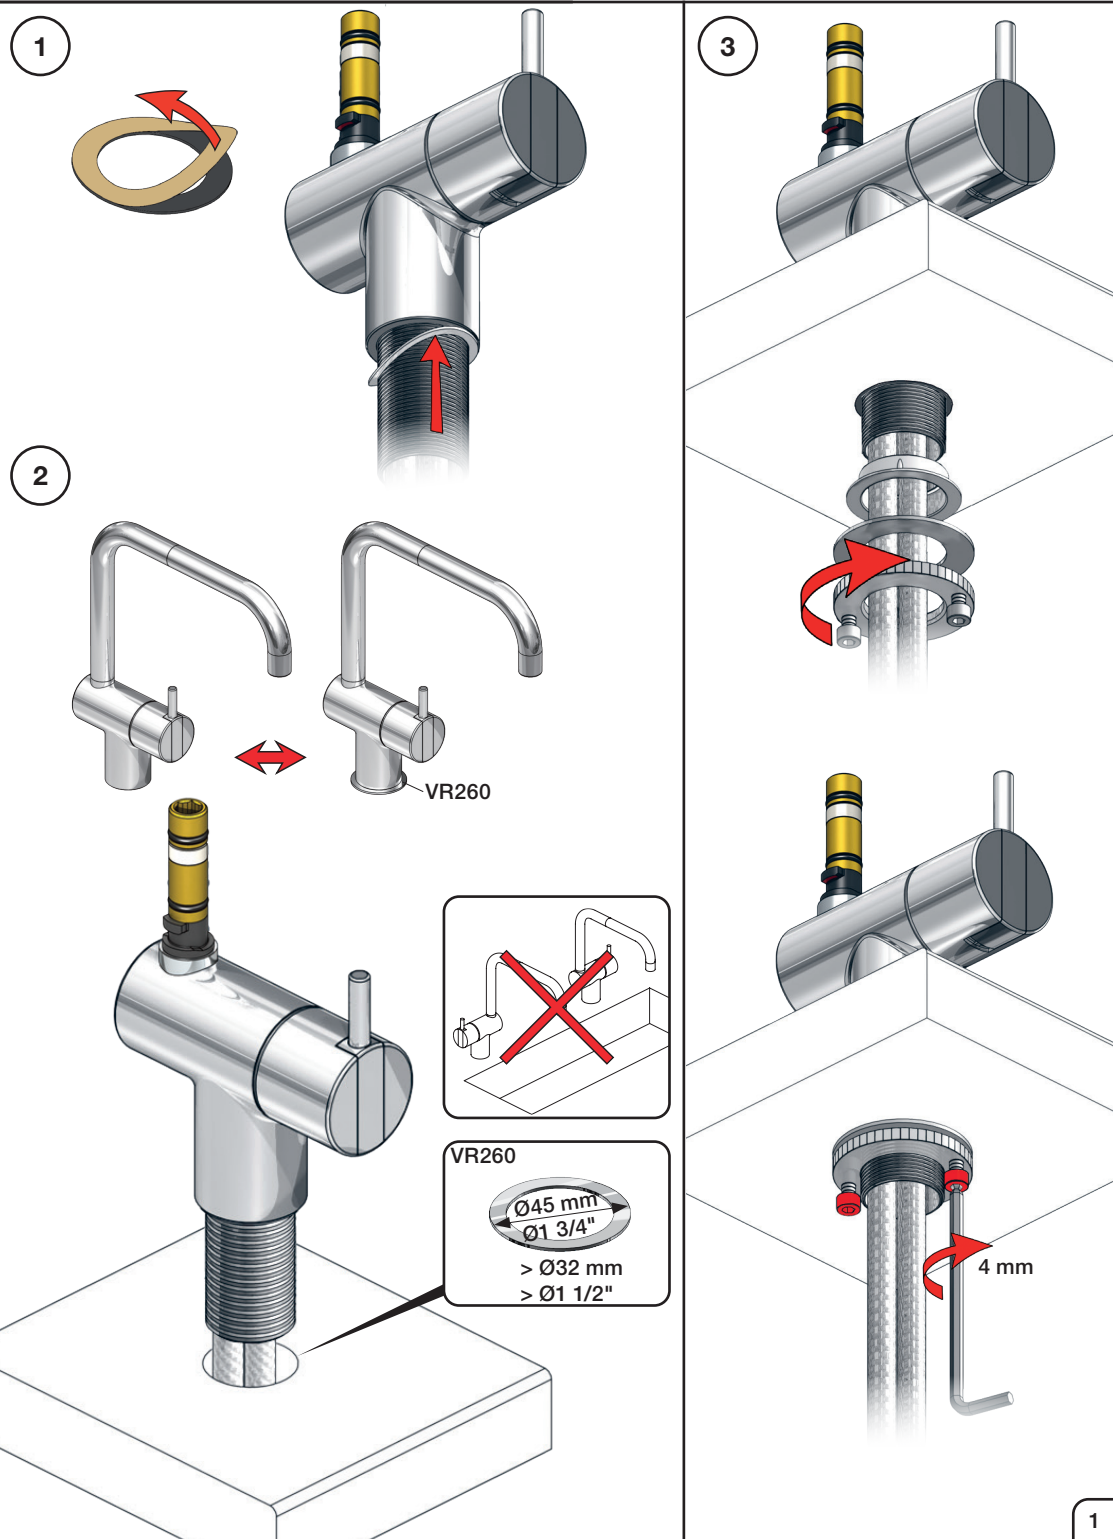

Data, 3 Bar /43.5 Psi:

	l/min.	Gal/min.
KV1:	9,0	2.4
KV1US:	4,5	1.2

Max. 65°C, 150°F

www.vola.com

mnt_KV1_V3_40998778
06-09-2023

vola