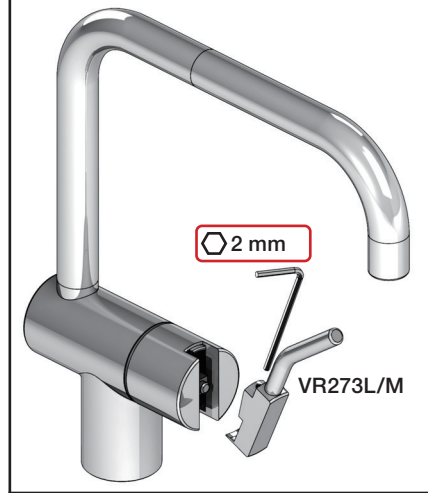

KV1L/KV1M

Operation
Bedienung
Betjening

Bruk
Bediening
Fonctionnement