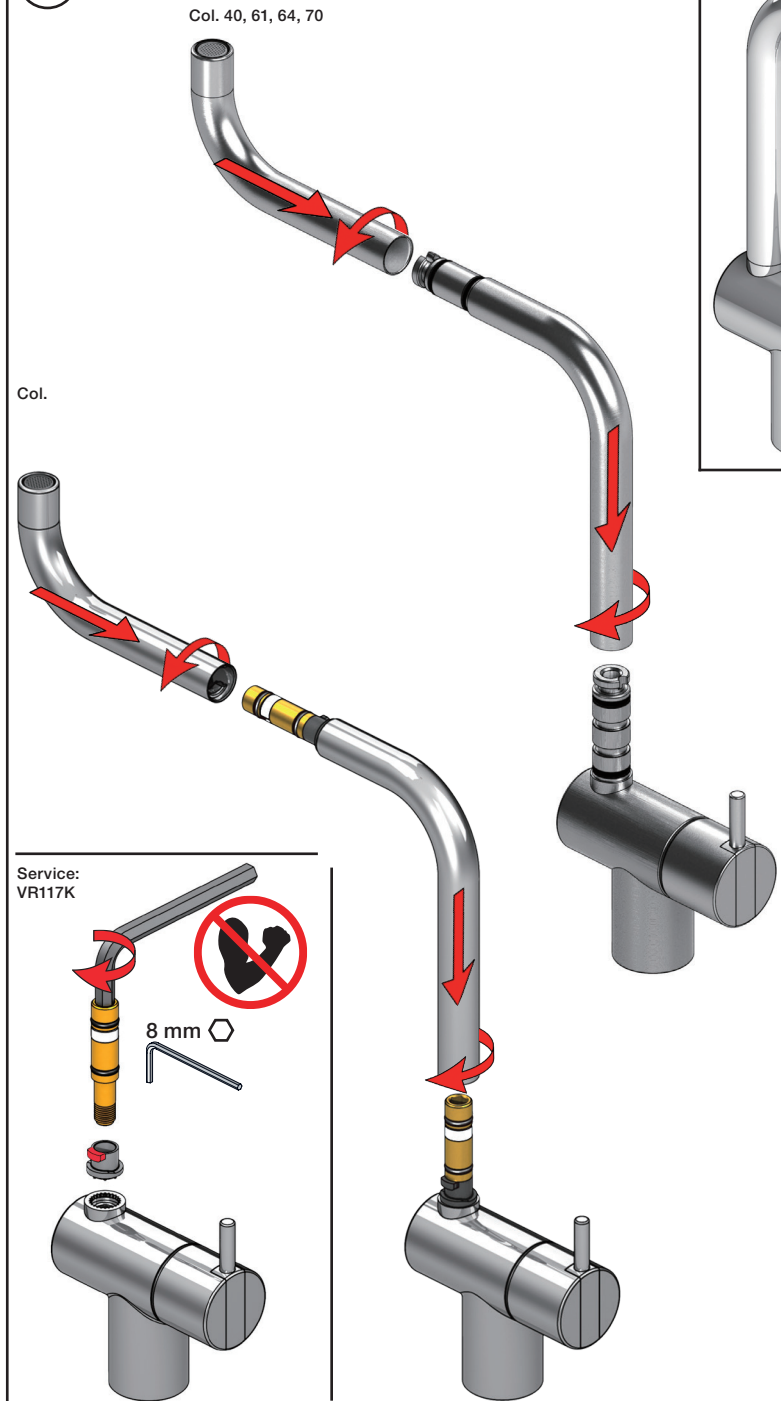

**VOLA KV1**

Fitting instruction  
Montageanleitung  
Monteringsvejledning  
Monteringsvægledning  
Montage hanleiding  
Manuel de montage

04/00203  
04/00206

**Data, 3 Bar /43.5 Psi:**

	l/min.	Gal/min.
KV1:	9,0	2.4
KV1US:	4,5	1.2

Max. 65°C, 150°F

www.vola.com

mnt\_KV1\_V3\_40998778  
06-09-2023

vola

4

5

KV1L/KV1M

Operation  
Bedienung  
Betjening

Bruk  
Bediening  
Fonctionnement

Colour: 02, 04, 05, 06, 08, 09, 12, 14, 15, 16, 17,  
18, 19, 20, 21, 25, 27, 60, 62, 63, 65, 66

- NR.10/L/M: VR20, VR22, VR273/L/M, VR294, VR295  
 VR17L4K: VR15P, VR16L4, VR17L (US Standard)  
 VR17L5K: VR15P, VR16L5, VR17L  
 VR17L9K: VR15P, VR16L9, VR17L  
 VR17LSK: VR15P, VR16LS, VR17L  
 VR30: VR15P, VR16L9, VR17L, VR29, 4xVR31, VR35, VR1902 (F40) (and KV1 from 1972 - 1996)  
 VR132: VR15P, VR16L9, VR17L, 2xVR31, 2xVR558, VR1902 (2013 - 06. 2016)  
 VR133: VR15P, VR16L9, VR17L, VR24, 4xVR31, VR113, VR1902 (1997 - 2012)  
 VR230: VR15P, VR16L9, VR17L, 2xVR118, VR229, VR235, 4xVR558, VR1902 (06-2016 - )  
 VR117K: VR116, VR117, VR118, 2xVR558, VR1902  
 VR277K: VR22, VR269, VR277  
 VR297/L/M: VR20, VR22, VR269, VR273/L/M, VR277, VR294, VR295, VR296  
 VR433: VR261, VR263, VR440, VR442, 2xVR444