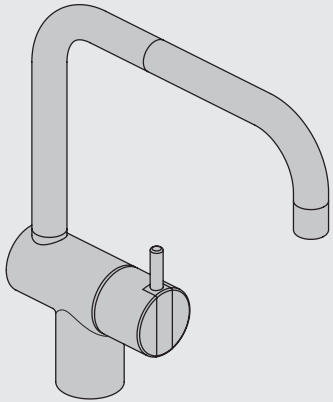

**VOLA KV1**

Fitting instruction  
Montageanleitung  
Monteringsvejledning  
Monteringsvægledning  
Montage hanleiding  
Manuel de montage

04/00203  
04/00206

**Data, 3 Bar /43.5 Psi:**

	l/min.	Gal/min.
KV1:	9,0	2.4
KV1US:	4,5	1.2

Bruk  
Bediening  
Fonctionnement

Colour: 02, 04, 05, 06, 08, 09, 12, 14, 15, 16, 17,  
18, 19, 20, 21, 25, 27, 60, 62, 63, 65, 66

- NR.10/L/M: VR20, VR22, VR273/L/M, VR294, VR295  
 VR17L4K: VR15P, VR16L4, VR17L (US Standard)  
 VR17L5K: VR15P, VR16L5, VR17L  
 VR17L9K: VR15P, VR16L9, VR17L  
 VR17LSK: VR15P, VR16LS, VR17L  
 VR30: VR15P, VR16L9, VR17L, VR29, 4xVR31, VR35, VR1902 (F40) (and KV1 from 1972 - 1996)  
 VR132: VR15P, VR16L9, VR17L, 2xVR31, 2xVR558, VR1902 (2013 - 06. 2016)  
 VR133: VR15P, VR16L9, VR17L, VR24, 4xVR31, VR113, VR1902 (1997 - 2012)  
 VR230: VR15P, VR16L9, VR17L, 2xVR118, VR229, VR235, 4xVR558, VR1902 (06-2016 - )  
 VR117K: VR116, VR117, VR118, 2xVR558, VR1902  
 VR277K: VR22, VR269, VR277  
 VR297/L/M: VR20, VR22, VR269, VR273/L/M, VR277, VR294, VR295, VR296  
 VR433: VR261, VR263, VR440, VR442, 2xVR444