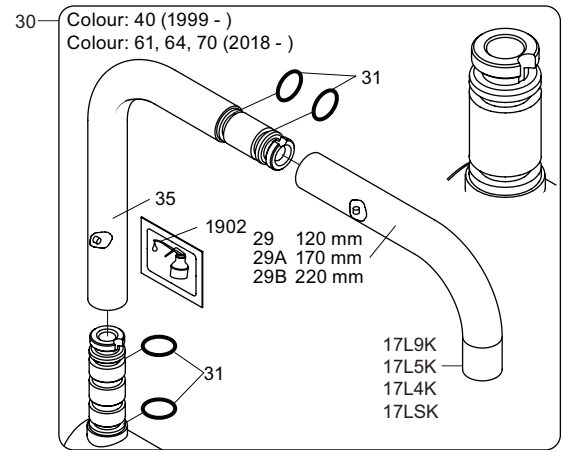

**VOLA KV1**

Fitting instruction  
Montageanleitung  
Monteringsvejledning  
Monteringsvægledning  
Montage hanleiding  
Manuel de montage

04/00203  
04/00206

**Data, 3 Bar /43.5 Psi:**

	l/min.	Gal/min.
KV1:	9,0	2.4
KV1US:	4,5	1.2

Bruk  
Bediening  
Fonctionnement

Colour: 02, 04, 05, 06, 08, 09, 12, 14, 15, 16, 17,  
18, 19, 20, 21, 25, 27, 60, 62, 63, 65, 66

- NR.10/L/M: VR20, VR22, VR273/L/M, VR294, VR295  
 VR17L4K: VR15P, VR16L4, VR17L (US Standard)  
 VR17L5K: VR15P, VR16L5, VR17L  
 VR17L9K: VR15P, VR16L9, VR17L  
 VR17LSK: VR15P, VR16LS, VR17L  
 VR30: VR15P, VR16L9, VR17L, VR29, 4xVR31, VR35, VR1902 (F40) (and KV1 from 1972 - 1996)  
 VR132: VR15P, VR16L9, VR17L, 2xVR31, 2xVR558, VR1902 (2013 - 06. 2016)  
 VR133: VR15P, VR16L9, VR17L, VR24, 4xVR31, VR113, VR1902 (1997 - 2012)  
 VR230: VR15P, VR16L9, VR17L, 2xVR118, VR229, VR235, 4xVR558, VR1902 (06-2016 - )  
 VR117K: VR116, VR117, VR118, 2xVR558, VR1902  
 VR277K: VR22, VR269, VR277  
 VR297/L/M: VR20, VR22, VR269, VR273/L/M, VR277, VR294, VR295, VR296  
 VR433: VR261, VR263, VR440, VR442, 2xVR444