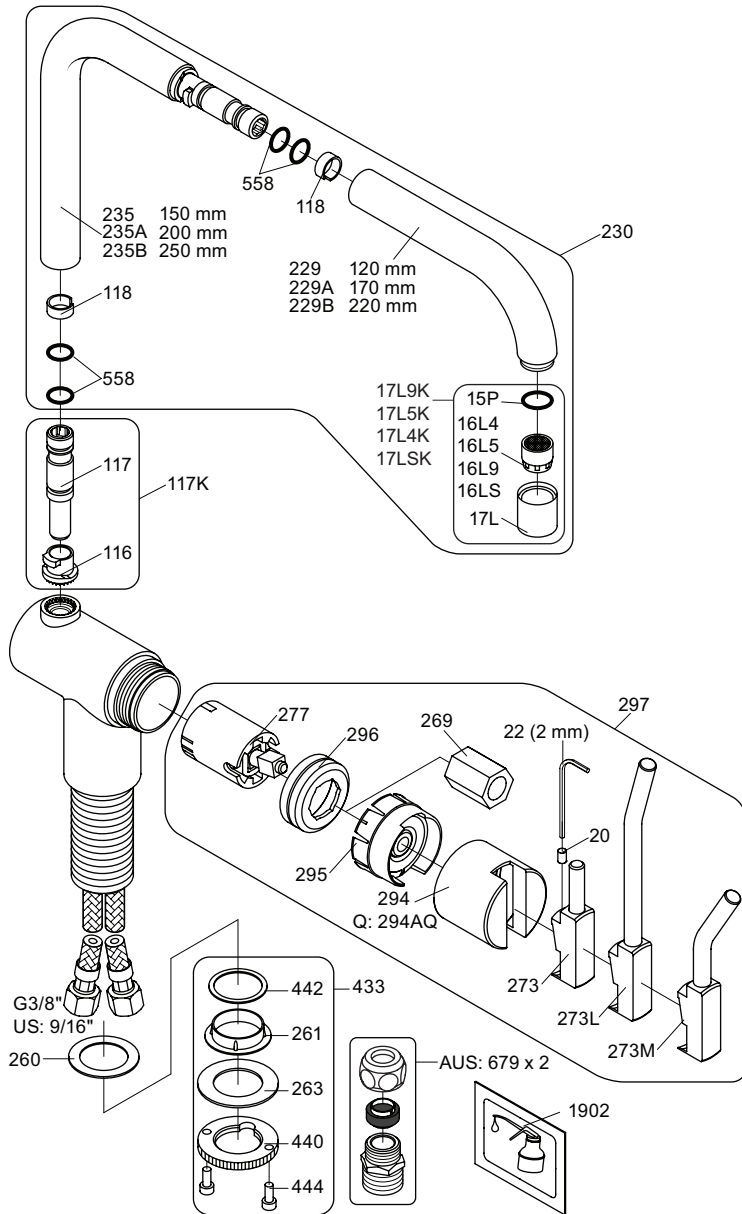

**VOLA KV1**

Fitting instruction  
Montageanleitung  
Monteringsvejledning  
Monteringsvægledning  
Montage hanleiding  
Manuel de montage

04/00203  
04/00206

**Data, 3 Bar /43.5 Psi:**

	l/min.	Gal/min.
KV1:	9,0	2.4
KV1US:	4,5	1.2

Bruk  
Bediening  
Fonctionnement

Colour: 02, 04, 05, 06, 08, 09, 12, 14, 15, 16, 17,  
18, 19, 20, 21, 25, 27, 60, 62, 63, 65, 66

- NR.10/L/M: VR20, VR22, VR273/L/M, VR294, VR295  
 VR17L4K: VR15P, VR16L4, VR17L (US Standard)  
 VR17L5K: VR15P, VR16L5, VR17L  
 VR17L9K: VR15P, VR16L9, VR17L  
 VR17LSK: VR15P, VR16LS, VR17L  
 VR30: VR15P, VR16L9, VR17L, VR29, 4xVR31, VR35, VR1902 (F40) (and KV1 from 1972 - 1996)  
 VR132: VR15P, VR16L9, VR17L, 2xVR31, 2xVR558, VR1902 (2013 - 06. 2016)  
 VR133: VR15P, VR16L9, VR17L, VR24, 4xVR31, VR113, VR1902 (1997 - 2012)  
 VR230: VR15P, VR16L9, VR17L, 2xVR118, VR229, VR235, 4xVR558, VR1902 (06-2016 - )  
 VR117K: VR116, VR117, VR118, 2xVR558, VR1902  
 VR277K: VR22, VR269, VR277  
 VR297/L/M: VR20, VR22, VR269, VR273/L/M, VR277, VR294, VR295, VR296  
 VR433: VR261, VR263, VR440, VR442, 2xVR444