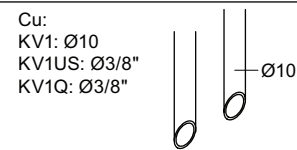

Bruk  
Bediening  
Fonctionnement

Colour: 02, 04, 05, 06, 08, 09, 12, 14, 15, 16, 17,  
18, 19, 20, 21, 25, 27, 60, 62, 63, 65, 66

- NR.10/L/M: VR20, VR22, VR273/L/M, VR294, VR295  
 VR17L4K: VR15P, VR16L4, VR17L (US Standard)  
 VR17L5K: VR15P, VR16L5, VR17L  
 VR17L9K: VR15P, VR16L9, VR17L  
 VR17LSK: VR15P, VR16LS, VR17L  
 VR30: VR15P, VR16L9, VR17L, VR29, 4xVR31, VR35, VR1902 (F40) (and KV1 from 1972 - 1996)  
 VR132: VR15P, VR16L9, VR17L, 2xVR31, 2xVR558, VR1902 (2013 - 06. 2016)  
 VR133: VR15P, VR16L9, VR17L, VR24, 4xVR31, VR113, VR1902 (1997 - 2012)  
 VR230: VR15P, VR16L9, VR17L, 2xVR118, VR229, VR235, 4xVR558, VR1902 (06-2016 - )  
 VR117K: VR116, VR117, VR118, 2xVR558, VR1902  
 VR277K: VR22, VR269, VR277  
 VR297/L/M: VR20, VR22, VR269, VR273/L/M, VR277, VR294, VR295, VR296  
 VR433: VR261, VR263, VR440, VR442, 2xVR444