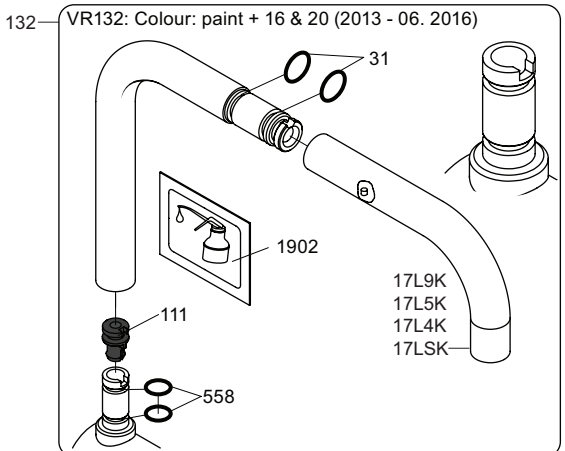

**VOLA KV1**

Fitting instruction  
Montageanleitung  
Monteringsvejledning  
Monteringsvægledning  
Montage hanleiding  
Manuel de montage

04/00203  
04/00206

**Data, 3 Bar /43.5 Psi:**

	l/min.	Gal/min.
KV1:	9,0	2.4
KV1US:	4,5	1.2

Bruk  
Bediening  
Fonctionnement

Colour: 02, 04, 05, 06, 08, 09, 12, 14, 15, 16, 17,  
18, 19, 20, 21, 25, 27, 60, 62, 63, 65, 66

- NR.10/L/M: VR20, VR22, VR273/L/M, VR294, VR295  
 VR17L4K: VR15P, VR16L4, VR17L (US Standard)  
 VR17L5K: VR15P, VR16L5, VR17L  
 VR17L9K: VR15P, VR16L9, VR17L  
 VR17LSK: VR15P, VR16LS, VR17L  
 VR30: VR15P, VR16L9, VR17L, VR29, 4xVR31, VR35, VR1902 (F40) (and KV1 from 1972 - 1996)  
 VR132: VR15P, VR16L9, VR17L, 2xVR31, 2xVR558, VR1902 (2013 - 06. 2016)  
 VR133: VR15P, VR16L9, VR17L, VR24, 4xVR31, VR113, VR1902 (1997 - 2012)  
 VR230: VR15P, VR16L9, VR17L, 2xVR118, VR229, VR235, 4xVR558, VR1902 (06-2016 - )  
 VR117K: VR116, VR117, VR118, 2xVR558, VR1902  
 VR277K: VR22, VR269, VR277  
 VR297/L/M: VR20, VR22, VR269, VR273/L/M, VR277, VR294, VR295, VR296  
 VR433: VR261, VR263, VR440, VR442, 2xVR444