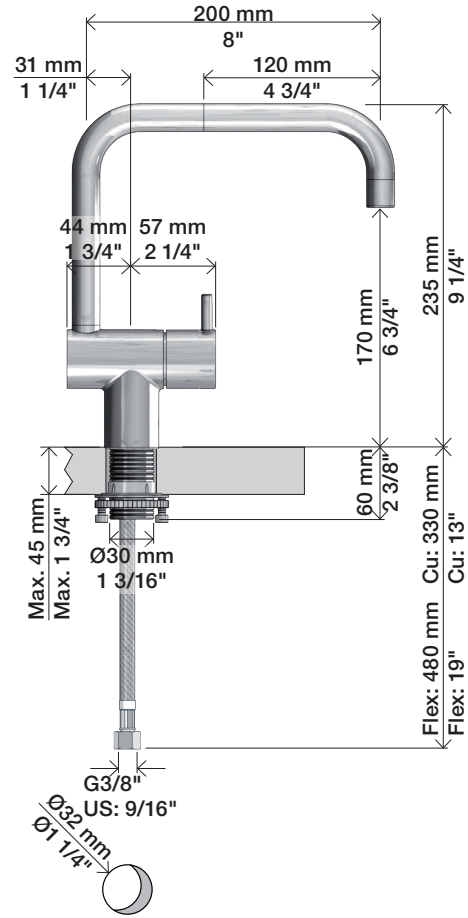

Data, 3 Bar /43.5 Psi:

	l/min.	Gal/min.
KV1:	9,0	2.4
KV1US:	4,5	1.2

Max. 65°C, 150°F

www.vola.com

mnt_KV1_V3_40998778
06-09-2023

vola